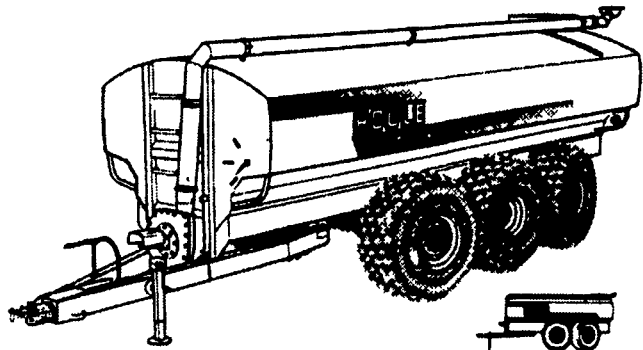

**LIQUID
 MANURE SPREADER**

WITH FLOTATION TIRES TO MINIMIZE SOIL COMPACTION
 Available with complete line of spreading tool bars and precise flow control to spread manure the ecological way eliminating spray drift and reducing odors. Our tool bars are designed to apply hog or dairy manure on growing fields, between rows of corn or on harvested fields.