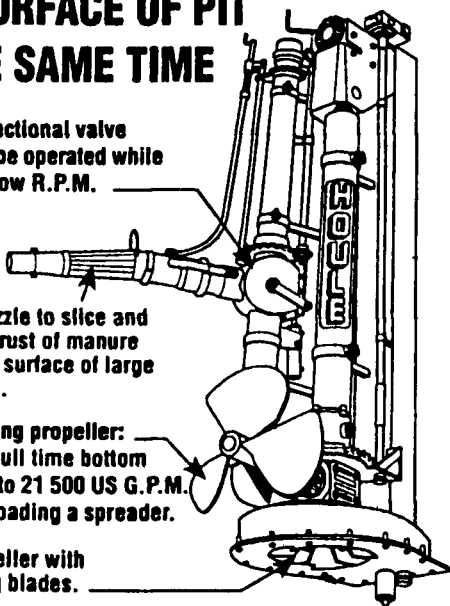

AGI-POMPE®

**AGITATES BOTTOM SEDIMENTS
 AND SURFACE OF PIT
 AT THE SAME TIME**

Rotative directional valve designed to be operated while P.T.O. is at low R.P.M.

Powerful nozzle to slice and agitate the crust of manure covering the surface of large holding area.

24" dia. mixing propeller: Providing a full time bottom agitation up to 21 500 US G.P.M. even while loading a spreader.

20" dia. Impeller with self-cleaning blades.

Bottom gear box with oil bath protected by a greaseable 3 seals mechanism on each shaft. Available in 5 versions for concrete pits.