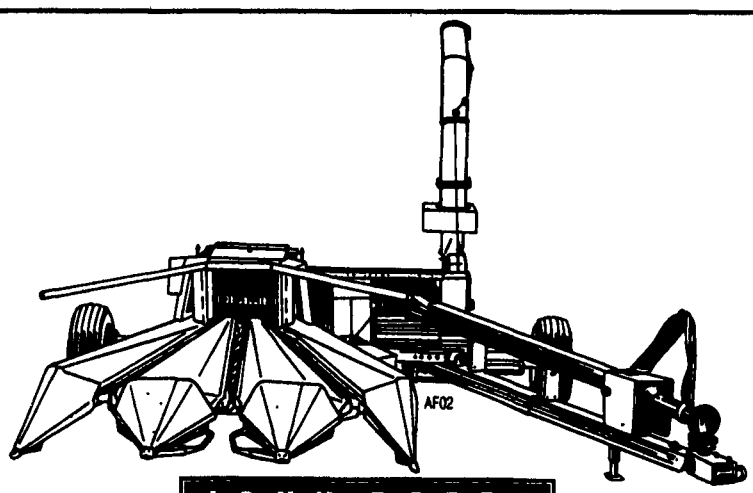

715 Fast Tach Bean Table
 NI 813 Fast Tach Bean Table
 Cheap 717 Uni Combine
 IH 715 Gas Combine w/15' grain & bean table
 MF 4RW, #44 corn head, good

NI Uni Parts:
 engines trans, final drives, variable speed sheaves & shafts, lift cylinders & steering cyl. for most models

Gear Boxes & Trains
 Parts for NI Some Field Clean, Some NH Self Propelled Choppers

R.B. LEAMAN
 717-399-4037

USED EQUIPMENT

Hesston 530 Baler
 Gleaner R52 Combine
 Gehl 700 Forage Harvester w/2R Corn Head
 Oliver 1855
 White 2105
 White 8600 Combine
 White 8900 Combine, 15' Grain, 6R com 1250 hours
 White 445 11' Disc Chisel
 Bush Hog 12' Chisel Plow 3 pt.
 MF 4X Semi Mount Plow
 (2) NI 135 Bu. 212 Spreader
 NI 362 Manure Spreader
 NH 304 Slurry Spreader
 JD 220 18' Disc Harrow
 JD 216 Forage Box
 Grove Forage Box
 Gehl Forage Box
 NI 5112 Mower Conditioner
 Hesston 1160 14' Windrower
 White 6100 6R Planter, Sharp
 White 5100 6R Liquid Planter
 NI 323 Picker
 IH 12' Field Cultivator
 Case IH 5100 Drill
 Woods 315 Rotary Cutter
 NH 315 Baler w/Thrower
 Hesston 7155 Forage Harvester

STANLEY'S FARM SERVICE
 RD Box 46
 Klingerstown, PA
 717-648-2088
WE ALSO STOCK NEW VICON

JOHN DEERE

Save Horsepower, Time, and Money

- Only John Deere forage harvesters feature the Dura-Drum™ cuttehead, with economical segmented knives. More efficient.
- Knife sharpening is a breeze. Adjustments, a cinch.
- Replace damaged segmented knives for a fraction of the cost of full-width knives.

UNIQUE DEAL, TOO

In Stock:
JD 3970 Harvester w/Metal Detector
JD 3950 Harvester

JOHN DEERE

Farming in Rows Has Just Gotten Easier

92-, 100-, 110-, 125-, and 145-hp 7000 Series Tractors

- Outstanding visibility to front wheels and rear hitch.
- Get improved steering performance ... reduced drift and better turn ratio.
- Instant multifunction hydraulic response.
- Optional Caster/Action™ MFWD turns tightly in narrow-row spacings.