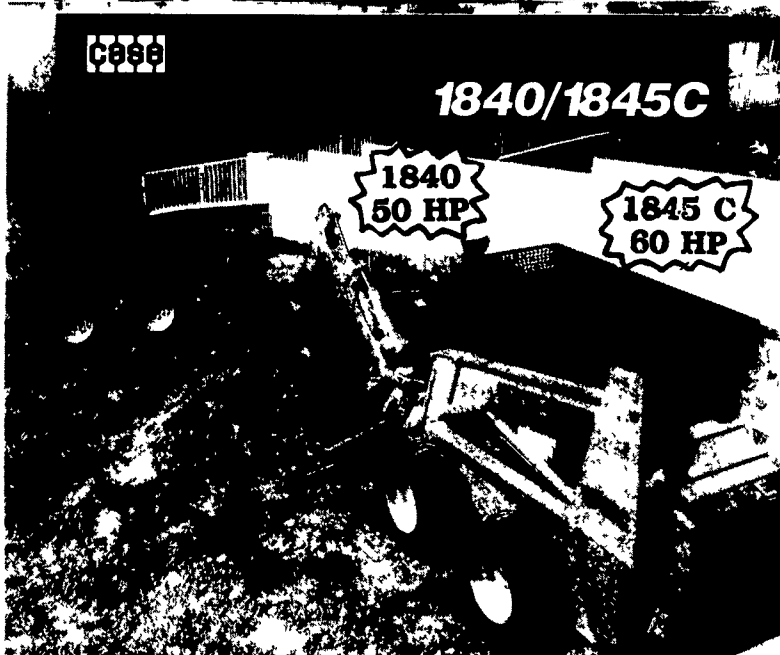

See Binkley & Hurst Bros. Soon!

**Notice: We Have A New Model 4230
2 Wheel Drive, Rops with Shuttle Shift,
At A Cost Reduced Price With Approx.
60 Hrs. NC 4733**

**Purchase Or Rent A Quality Case IH From
Binkley & Hurst Bros. Today
With Certified Service To Back Every Sale**

**Choose Your
Size
Call Binkley &
Hurst Today**

3220 - rated at 42 PTO horsepower - cab not available
3230 - rated at 52 PTO horsepower - available with cab
4210 - rated at 62 PTO horsepower - available with cab
4230 - rated at 72 PTO horsepower - available with cab
4240 - rated at 85 PTO horsepower - available with cab

**1 Only New Case IH
Model 420 2 Bottom
14" Trip Plow
Heavy Duty Built**

**When It Comes To
Unloaders, You Need
To Deal With Binkley &
Hurst With Years Of
Experience And
Knowledgeable Service
After The Sale!**

BINKLEY & HURST BROS., INC.

(717) 626-4705

133 Rothsville Station Rd., P.O. Box 0395, Lititz, PA 17543-0395
Located 1/2 Mile North of Rothsville

1-800-487-2978
Fax 717-626-0996

1995 CASE CORPORATION
Case IH is a registered trademark of Case Corporation