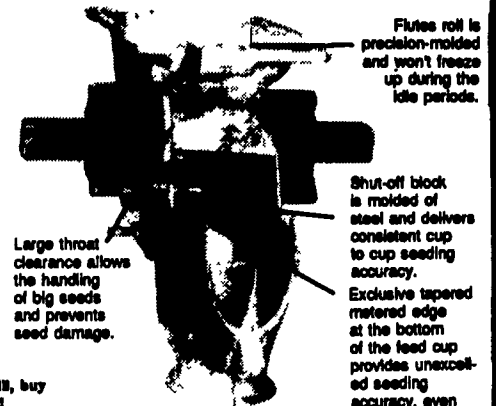

**NEED A PLOW TO PENETRATE  
HARD SOIL? THIS IS IT!**

New Popular Case IH Model 145 Rollover  
Hydraulic Reel Plows Are Here!

18"  
4

Bottom  
In Stock

**If You Want Precision Seeding, You Need A  
New Case IH 5300 Series Grain Drill From  
Binkley & Hurst Bros.**

**NO MATTER  
IF YOU PLANT SMALL  
GRAIN OR SOYBEANS!**

We  
Have  
These  
Sizes  
In  
Stock:  
• 20x6  
• 24x6

**A Special Feature  
For All Case IH  
Grain Drills**

Fluted Roll Feed Cup  
Assemblies Save Seed and  
Save Time

A Known Fact That Case IH Die-  
Cast Zinc Alloy Feed Cups Are  
Superior To Other Competitive  
Brands Long Life Comes From Oil-  
Impregnated, Molded Sintered Metal  
Inserts Acts As A Positive Bearing  
Surface To Surround And Support  
The Fluted Roll

Large throat  
clearance allows  
the handling  
of big seeds  
and prevents  
seed damage.

Flutes roll is  
precision-molded  
and won't freeze  
up during the  
idle periods.

Shut-off block  
is molded of  
steel and delivers  
consistent cup  
to cup seeding  
accuracy.