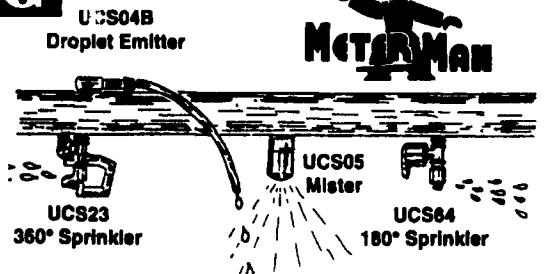

Airstream TC1-C Thermostat

This variable speed control can be set to run continuously or shut off at a set point. The band width and absolute minimum speed can be set internally.

Variable Speed Controller also available

Broiler Contracts available in Lebanon, Lancaster & Berks Counties. Turkey contracts also available. Contact Shane Weiler for more information at 1-800-845-3374.

WATERING

Universal Controller

- Simple and automatic control of water flow
- Ideal control for livestock and poultry cooling systems
- Line filter and protective check valve included