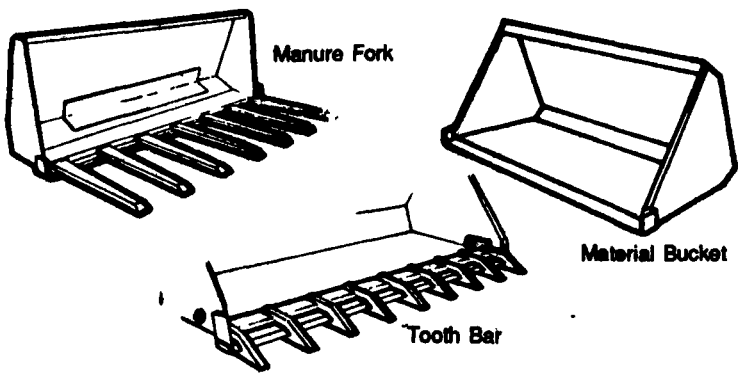

ATTACHMENTS for Skid Steer Loaders

- Standard or Custom Sizes
- Hardened, Beveled Edge
- 7 gauge Material (other gauges available)

Call for a Quote!

PA (717) 354-8721

US (800) 342-0905

325 West Main St., New Holland, PA 17557.

NEW EQUIPMENT IN STOCK

CALL FOR DETAILS & PRICES ON THE NEW EQUIPMENT YOU NEED

Case IH 495 Tractor- 2WD - w/ Cast Iron Heavy Duty Front Axle
Call For Details
Case IH 4210 MFD, Cab
Case IH 415 Packer Mulcher, 10'1" Demo - $4,950!

FOR RENT

MAXXUM TRACTOR... 5130, 4WD,
Cab. Rent/Lease Or Rent/Buy
Case IH 183 6 Row Cultivator

Cash Discounts
or
Low Rate Financing
on
Most Equipment

Best Buys in Used Equipment

TRACTORS:

IH 140 FH w/Woods 5' Mower & 5' Snow Plow
IH 154 Cub Low Boy
IH 154 Cub Low Boy w/5 Ft. Sickle Bar
IH 234 D, 4 WD w/Loader Excellent
Condition
IH 404 Gas, Dual Turf Tires, W/O 3 Pt. Hitch
IH 684, Ag Tires
MF 1010 Diesel, Hydro, 2 WD, 5 Ft. Belly
Mower, 600 Hrs., Like New
MF 2135 Gas, Turf Special, Nice Clean
Tractor

Farmall Cub
184 Cub LowBoy w/Cab & 5 Ft. Mower

COMBINES:

IH 744 Wide Cornhead for 715, Ex. Cond.
IH 810 15' Grain Head w/Hart Carter
Floating Cutter Bar
24.5x34 Rice Tires & Rims For IH 1420 Or
1620

MF 44 4RW, CH, Nice Shape

OUTDOOR POWER EQUIP.:

JD 912 Front Runner w/60" Deck & Peco Vac
(Like New)
JD 935 Front Runner w/72" Deck
Good Selection Of Older Cub Cadet Lawn &
Garden Tractors - All Makes and Models!
Cub Cadet 1450, 1650 & 169 With Decks!
National 5 Gang Reel Mower w/11 HP
Engine, Pull Type

Toro 7 Gang Pull-Type Golf Course Mower
(for parts)

Gravely Pro Master Front Runner

w/50" Deck (like new)

Jac 7 Blitzer Reel Units for mower

Jac Turf Cat Commercial Mower, 2WD, 5

Ft. Mower, Nice Shape

(2) National 3 Gang Triplex, 84" Cut,

1-Electric Start, 1 - Manual Start

Dixon ZTR w/30" Cut & Bagger, Nice

Howard-Price 727 Diesel w/5 Gang Reel

Mowers

Steel Cab for IH 154, 185 or 184

TILLAGE:

Hugo 10 ft. Harrow Roller

Hyd. Transport.....$1,500

JD 5 Bottom Semi-Mounted Plow

IH 420 3 Bottom 3 pt. Plow

IH 37 Disc Harrow 14 ft. 7 1/2" Spacing

Hours: Daily 7:30 to 5; Sat. 7:30 to 3

Nice Shape

MISCELLANEOUS:

NI Ground Drive Spreader (Needs Wood)
JD 7000 4-Row Liquid Planter
Woods 72, 3 Pt. Mower
Woods 315 15 Ft. Batwing Mower (Real
Nice) **SOLD**
MF 5 Ft. 3 Pt. Mower
Century 500 Gal. Sprayer, 36 ft. Boom,
Centrifugal Pump
FMC 500 Gal. Trailing Sprayer w/Boom
Piston Pump
4-Ton Tandem Axle Hydraulic Dump
Trailer
Huber Highway Roller, 8-Ton
10 Ft. "Root" Highway Plow, Mounting
for Case IH Maxxum Tractor $2,100

HAY & FORAGE:

IH 830 Chopper w/Pick up & 3RN
cornhead
IH 56 Blower
IH 440 Baler w/Thrower
IH 990, 9 Ft. Mower Conditioner, Field
Ready
Hesston 4500 Wire Baler w/Thrower
NH 411 Discbine
NH 479 Haybine Good Rolls
Meyers 518 Forage Box (New-Must Sell)
Call For Price

DEMO-SALE

Howard-Price 727 & 1260
Commercial Mowers
call for Special Price!

We
Ship
UPS
Daily!

ERB & HENRY EQUIP., INC.

New Berlinville, PA
One Mile North of Boyertown
610-367-2169
FAX: 610-367-6715

SAVE
15-30%
MFS
SAVE
50% &
MORE

Sales & Service

THRU
SEPT. 23