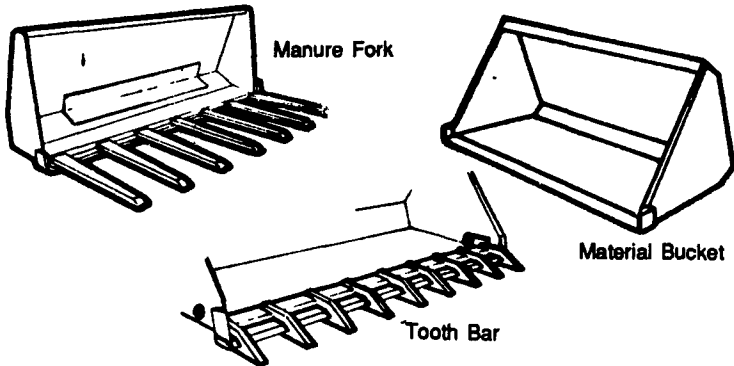

PLOWING DISC, Long 13-1/2', field ready, $2,100. 410-833-9091

Power Broom, rotary broom similar to larger ones used on street. Clears 3' wide swath, 5hp engine, walk behind, used little. Can be used on roofs, walks, animal houses, parking lots, $1,200. Call (301)963-8833.

Rims tires off JD 16x9-30 95L-15; mower rotary 14'; manure spreader NI12A. (410)692-5048.

Rissler TMR Cart Model 450, 3 years old, good condition. 814/353-0537.

ROTARY MOWER Lilliston 7'6", 3 pt., 90", $750. 410-833-9091

Roller chain loader webs, $225. UPS shipping available. Nickel Mine Welding, 2133 Mine Rd., Paradise, PA 17562, (717)786-7363.

Round Bale Wagon, $290. Adams Co. 717/642-9199 evenings.

SAWMILL, $3795. Free information. Silvacraft Sawmills, 90 Curtwright Drive, #3, Amherst, NY 14221. 800/661-7746.

Same 130 4X4 Tractor, $5400; JD 3960, $2500; Toyota Forklift 5000Lb. Diesel, $2800; 1466 Martin Spreader, $2400. (717)733-0575.

Take Exit 20B
Off Of 83, 5 1/2 Mi. West
To Belmont Farm.

JD 301A, Gas w/Side Sickle, LPTO, Pwr. Str., No Hitch, Nice
$4,800

Farmall 350, nfe, FH, Pwr. Str., TA, Working Tachometer, Weights
$2,200

Financing & Trucking Available
410-833-9091

Take Exit 20B
Off Of 83, 5 1/2 Mi. West
To Belmont Farm.

IH 1066, 4x4, Excellent Cond., Works Daily, Uses No Oil
$9,750

Also Avail; 20 ft Woods Mower
$3,600

Financing & Trucking Available
410-833-9091

ATTACHMENTS for Skid Steer Loaders

- Standard or Custom Sizes
- Hardened, Beveled Edge
- 7 gauge Material (other gauges available)

Call for a Quote!

PA (717) 354-8721

US (800) 342-0905

325 West Main St, New Holland, PA 17557.

JD 950 4WD w/loader
AC 175 loader/tractor
JD 40
Arps 3 pt. backhoe
IH 510 grain drill, 21 hole
(908) 879-5851
(201) 538-9038 evenings

5130 Case IH Maxxum, 4WD, cab & air, full front weights MF 165, original, sharp IH 784 Kubota B1750, 20 HP, hydro. trans., 60" center mower deck

Rick Garber
Exit 227 I-81, Verona, VA
703-363-7474

Take Exit 20B
Off Of 83, 5 1/2 Mi. West
To Belmont Farm.

1) **IH 284** ~~SOLD~~ **$3,100**
2) **Kut Kwik** W/ 5 Ft. Mower, Works Daily **$1,500**
3) **IH Cub** W/ Like New 5 Ft. Woods Mower **$2,800**

Financing & Trucking Available
410-833-9091

AG INDUSTRIAL INC.

Route 1 on MD-PA LINE
410-658-5568 800-442-5043

TRACTORS & LOADERS

- AC 6070
- Ford 4000 Diesel
- JCB 1400B 4 WD Cab, Flip Over Fork
- Cub Cadet 882 Kubota Diesel Hydro
- Ford 345 C Trac w/Box Blade
- Ford 8730 4WD, Cab, Air, PS
- Ford 5610 Special
- Ford 1215 W/914 Mower
- Ford 601 Trac w/Triumph Sickle Bar, 34HP
- Ford 7610 Trac
- Ford 6610 4WD w/Loader, 72 HP
- Ford 6610S w/Tiger Boom Mower
- (2) Kubota G5200, 14 HP
- AC 6080 w/AC 460 Loader
- Case IH 5120 2WD w/Cab
- Ford 7840 4WD, 90 HP
- Case 530, 41 HP
- NH 781 Skid Steer Loader
- Ford 4400 Tractor Loader
- Ford 801 w/Front Blade, 41 HP
- Ford 3910 w/Allied Loader, 42 HP
- Ford 6610 II, 72 HP
- JCB 1400B 2WD TLB
- Ford 655C 4WD Cab Extend-A-Hoe TLB
- Farmall C w/Sickle Bar Mower
- NH L555 Skidsteer Loader
- Ford A64 Ldr w/Cab

HAY & FORAGE

- NH 718 Harvester
- Hesston 1010 Hydro Swing
- NH 326 Baler
- NH 355 Grinder Mixer
- NH 320 Baler w/58 Thrower
- NH 425 Baler
- Hesston 1150 12' Haybine
- Kuhn GRS-25N Tedder/Rake
- NH 770 Harvester 2RN & W PU
- NH 822 Corn Head
- NH 849 Round Baler
- NH 650 Round Baler w/Net Wrap

- NH 30 Blower
- Deutz 360 Rake
- NH 411 Discbine w/New Rolls
- NH 3RN w/Auger Base & Hay Head
- JD 346 Baler
- NH 489 Haybine
- NH 489 Haybine w/Stub Guards
- Vicon 321 Disc Mower
- NH 411 Disc Mower
- NH 851 Round Baler
- NH 855 Round Baler
- NH 315 Baler w/58 Thrower
- NH 488 Haybine
- JD Rake
- (2) Hesston 1014 Hydroswing Haybine
- Badger BN 950 Forage Box
- NH 269 Baler w/54A Thrower
- MC Rotary Scythe
- Vicon CM 321 Disc Mower
- NH 315 Baler
- Deutz KH 500 Tedder
- NH 469 Haybine
- NI 270 Cuditioner
- NH 162 Tedder
- (2) NH 499 Haybine
- NI 325 Corn Picker

MISCELLANEOUS

- NH D100 Skid Steer Backhoe
- JD 10' Cultimulcher
- IH Farm Truck w/Dump
- CTL Front Cut 6' Mower
- Dynavent Straw Chopper, 8HP Honda
- MB 5' Loader Mount Broom
- Landoll 7 Tooth Chisel Plow
- NI 325 2RN Corn Picker
- Bush hog 20' Flex Wing Rotary Mower
- Schuler Feed Wagon

EDWIN HORNING & SONS FARM MACHINERY

248 Meadow Valley Road, Ephrata, PA 17522
717 733-7408 FAX 738-4897

TRACTORS

- JD 4020 diesel Dual hyd. $6,950
- IH 986 dsl ROPS (1981) 4600 hrs., 1 owner, no TA. $8,500
- JD 4020 dsl, side console, syn range, nice. $8,650