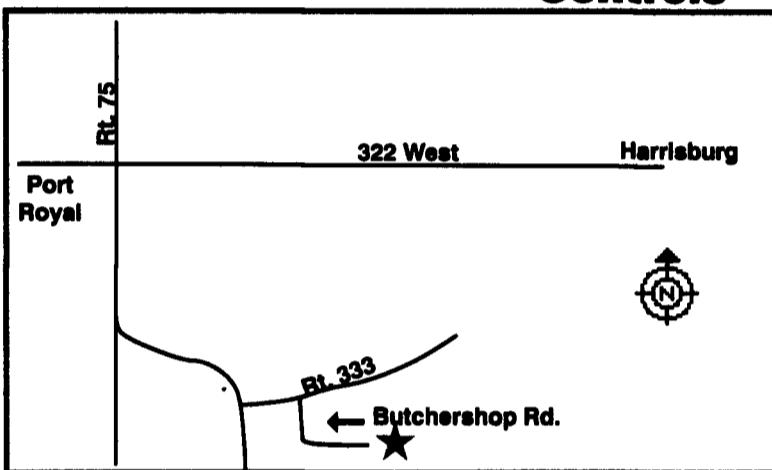

KING
CONSTRUCTION
CO.

Empire Kosher Invites You To An

Northeast
agri
systems

OPEN HOUSE

At The John King Farm
Thursday, August 24, 1995
10:00 AM to 4:00 PM
Located in Port Royal, PA

Meet
Representatives from
King Construction, Northeast
Agri Systems and Empire
Kosher to discuss • Buildings
• Equipment and
Contracts

Growout end featuring poured walls and dock height loadout.

From Harrisburg take Rt. 322 West to Port Royal exit - at ramp turn right onto Rt. 75 South - go through Port Royal then 1/2 mile turn left on Rt. 333 East then first road Right (Butcher-shop Road) then 1 mile on Right.