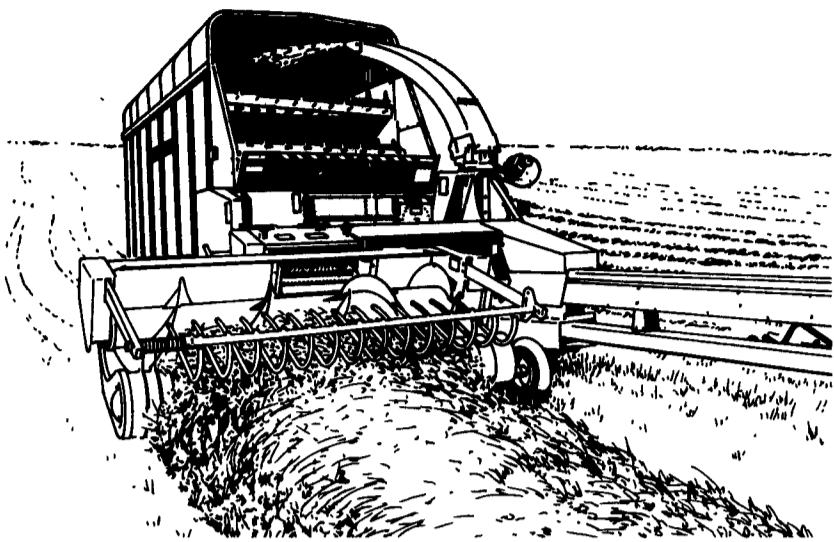

**SEE THE NEW HOLLAND DISPLAY
AT AG PROGRESS DAYS - EAST 2nd STREET**

NEW HOLLAND

DISCBINE PERFORMANCE

YOU'RE IN CONTROL

The Model 900 forage harvester puts you in control of your harvest:

- Rugged 21-inch, 12-knife cutterhead for a uniform chop.
- Exclusive flip-up feedrolls provide convenient access to the shearbar and smooth roll scraper.
- Electromagnetic clutches provide instant response in controlling feedroll and attachment drives.
- Optional Metalert® II metal detector protects cutterhead and your valuable animals.

Let us show you how the Model 900 puts you in control.

**ECONOMICAL
FLAIL
CONDITIONING**

The Model 412 Discbine® disc mower-conditioner gives you a 9'9" cut and uses an economical flail conditioning system that scuffs plant stems for fast drying. And, the "412" has the responsive header flotation you've come to expect from a Discbine. See it for yourself.

NEW HIGH CAPACITY

**MORE OF THE
THINGS YOU WANT**

More capacity, improved reliability and better bale shape.

- **Big Capacity.** Wide, Super-Sweep™ pickups get the short fine hay ordinary pickups miss.
- **Efficient Feeding Systems.** A rotary system on the two larger balers adds capacity and improves bale shape. The "565" has a beefed-up Flow-Action® feeder.
- **Increased Reliability.** Heavy-duty materials in the bale case and plunger, and accurate knotters or twisters, complete the story.

Check out the New Holland "565", "570" and "575" square balers... from the hay-baling experts.

BALE IT DRY OR WET

HAY OR SILAGE

You can make both with the Model 640 Silage Special. Here's how:

- The heavy-duty feeder has a position designed especially for silage baling.
- Steel-welded loops and a heavy-duty sharpened steel scraper on the sledge follower roll and tailgate nose roll eliminate crop residue buildup.
- Endless belts provide added durability in tough crops.