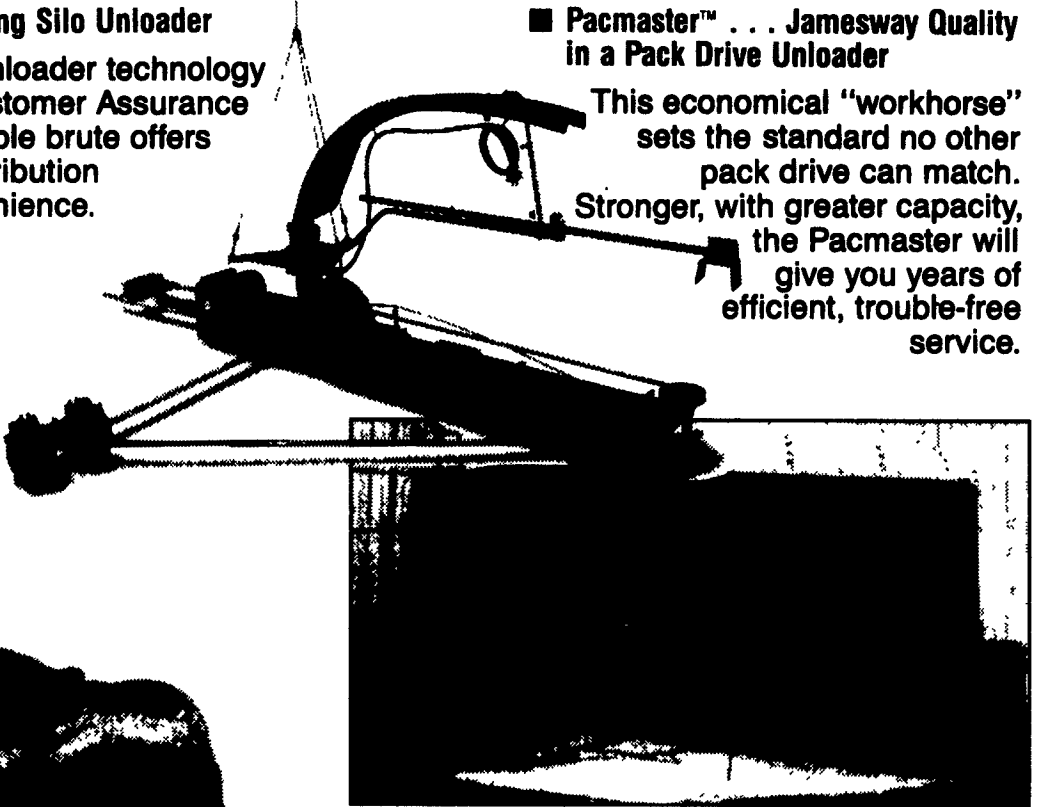

■ **Big Jim® B.U.C.S. Breathes New Life Into Bottom Unloading Structures**

If you've had it with the high maintenance costs, slow delivery and low capacity of your bottom unloader, than Big Jim B.U.C.S. (Bottom Unloader Conversion System) is for you. Get big volume unloading, reliability, lower maintenance costs, greater silo capacity, and excellent quality haylage.

See These Dealers For Details Now...

PENNSYLVANIA

**ERB & HENRY
EQUIPMENT INC.**
New Berlinville, PA 19545
215-367-2169

**LAPP'S BARN EQUIPMENT
SALES & SERVICE**
Gap, PA 17527
717-442-8134

**SOLLENBERGER
SILOS CORP.**
Chambersburg, PA 17201
717-264-9588

HARRY TROOP
Cochranville, PA 19335
215-593-6731

STAR SILOS
Myerstown, PA 17067
717-866-5708

**PRINGLES FEED
STORE, INC.**
Greenville, PA 16125
412-588-7950

**ROVENDALE AG
& BARN EQUIPMENT**
Watsonstown, PA 17777
717-536-9564
OR 717-742-4226

GNEGY SURGE SERVICE
Washington, PA 15301
412-222-0444

JAMES L. HOSTETTER
McVeytown, PA 17051
717-899-6386

SOMERSET BARN EQUIPMENT
Somerset, PA 15501
814-445-5555

HOOVER EQUIPMENT
Tyrone, PA 16686
814-684-1777

WALNUT BARN EQUIPMENT
Port Royal, PA
717-436-9429

MARYLAND

GLADHILL TRACTOR MART
Frederick, MD 21701
301-663-6060

**MD & VA MILK
PRODUCERS ASSOC.**
Frederick, MD 21701
301-663-6552

NEW JERSEY

GEORGE COLEMAN
Elmer, NJ 08318
609-358-8528