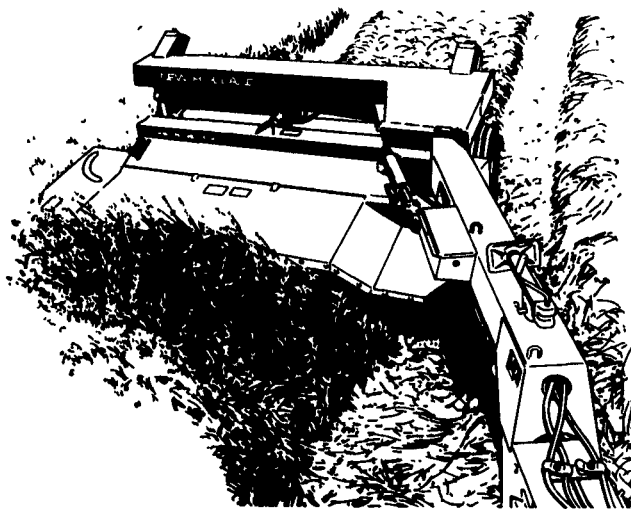

LOW 1.9% APR - 24 MOS.

NEW HOLLAND

DISCBINE PERFORMANCE

ECONOMICAL FLAIL CONDITIONING

The Model 412 Discbine® disc mower-conditioner gives you a 9'9" cut and uses an economical flail conditioning system that scuffs plant stems for fast drying. And, the "412" has the responsive header flotation you've come to expect from a Discbine. See it for yourself.

BALE IT DRY OR WET

HAY OR SILAGE

- You can make both with the Model 640 Silage Special. Here's how:
- The heavy-duty feeder has a position designed especially for silage baling.
 - Steel-welded loops and a heavy-duty sharpened steel scraper on the sledge follower roll and tailgate nose roll eliminate crop residue buildup.
 - Endless belts provide added durability in tough crops.

For dense, uniform 4' x 5' bales in dry or high-moisture crops, stop by and see the 640 Silage Special.

FORD NEW HOLLAND
CREDIT

4.9% APR - 60 MOS.

LOW 2.9% APR - 36 MOS.

LOW 3.9% APR - 48 MOS.

YOU'RE IN CONTROL

The Model 900 forage harvester puts you in control of your harvest:

- Rugged 21-inch, 12-knife cutterhead for a uniform chop.
- Exclusive flip-up feedrolls provide convenient access to the shearbar and smooth roll scraper.
- Electromagnetic clutches provide instant response in controlling feedroll and attachment drives.
- Optional Metalert® II metal detector protects cutterhead and your valuable animals.