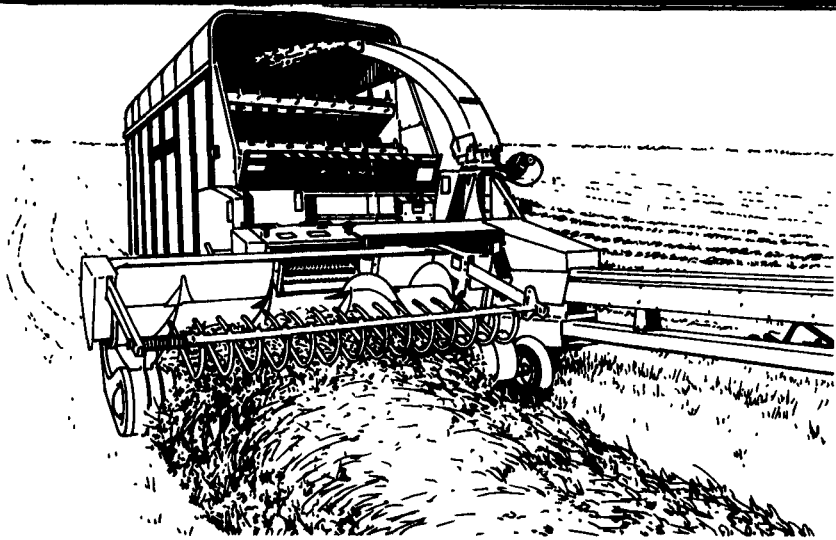

BALE IT DRY OR WET

HAY OR SILAGE

- You can make both with the Model 640 Silage Special. Here's how:
- The heavy-duty feeder has a position designed especially for silage baling.
 - Steel-welded loops and a heavy-duty sharpened steel scraper on the sledge follower roll and tailgate nose roll eliminate crop residue buildup.
 - Endless belts provide added durability in tough crops.

For dense, uniform 4' x 5' bales in dry or high-moisture crops, stop by and see the 640 Silage Special.

FORD NEW HOLLAND
CREDIT

4.9% APR - 60 MOS.

LOW 2.9% APR - 36 MOS.

LOW 3.9% APR - 48 MOS.

YOU'RE IN CONTROL

The Model 900 forage harvester puts you in control of your harvest:

- Rugged 21-inch, 12-knife cutterhead for a uniform chop.
- Exclusive flip-up feedrolls provide convenient access to the shearbar and smooth roll scraper.
- Electromagnetic clutches provide instant response in controlling feedroll and attachment drives.
- Optional Metalert® II metal detector protects cutterhead and your valuable animals.

Let us show you how the Model 900 puts you in control.

NEW HIGH CAPACITY

MORE OF THE THINGS YOU WANT

More capacity, improved reliability and better bale shape.

- **Big Capacity.** Wide, Super-Sweep™ pickups get the short fine hay ordinary pickups miss.
- **Efficient Feeding Systems.** A rotary system on the two larger balers adds capacity and improves bale shape. The "565" has a beefed-up Flow-Action® feeder.
- **Increased Reliability.** Heavy-duty materials in the bale case and plunger, and accurate knotters or twisters, complete the story.