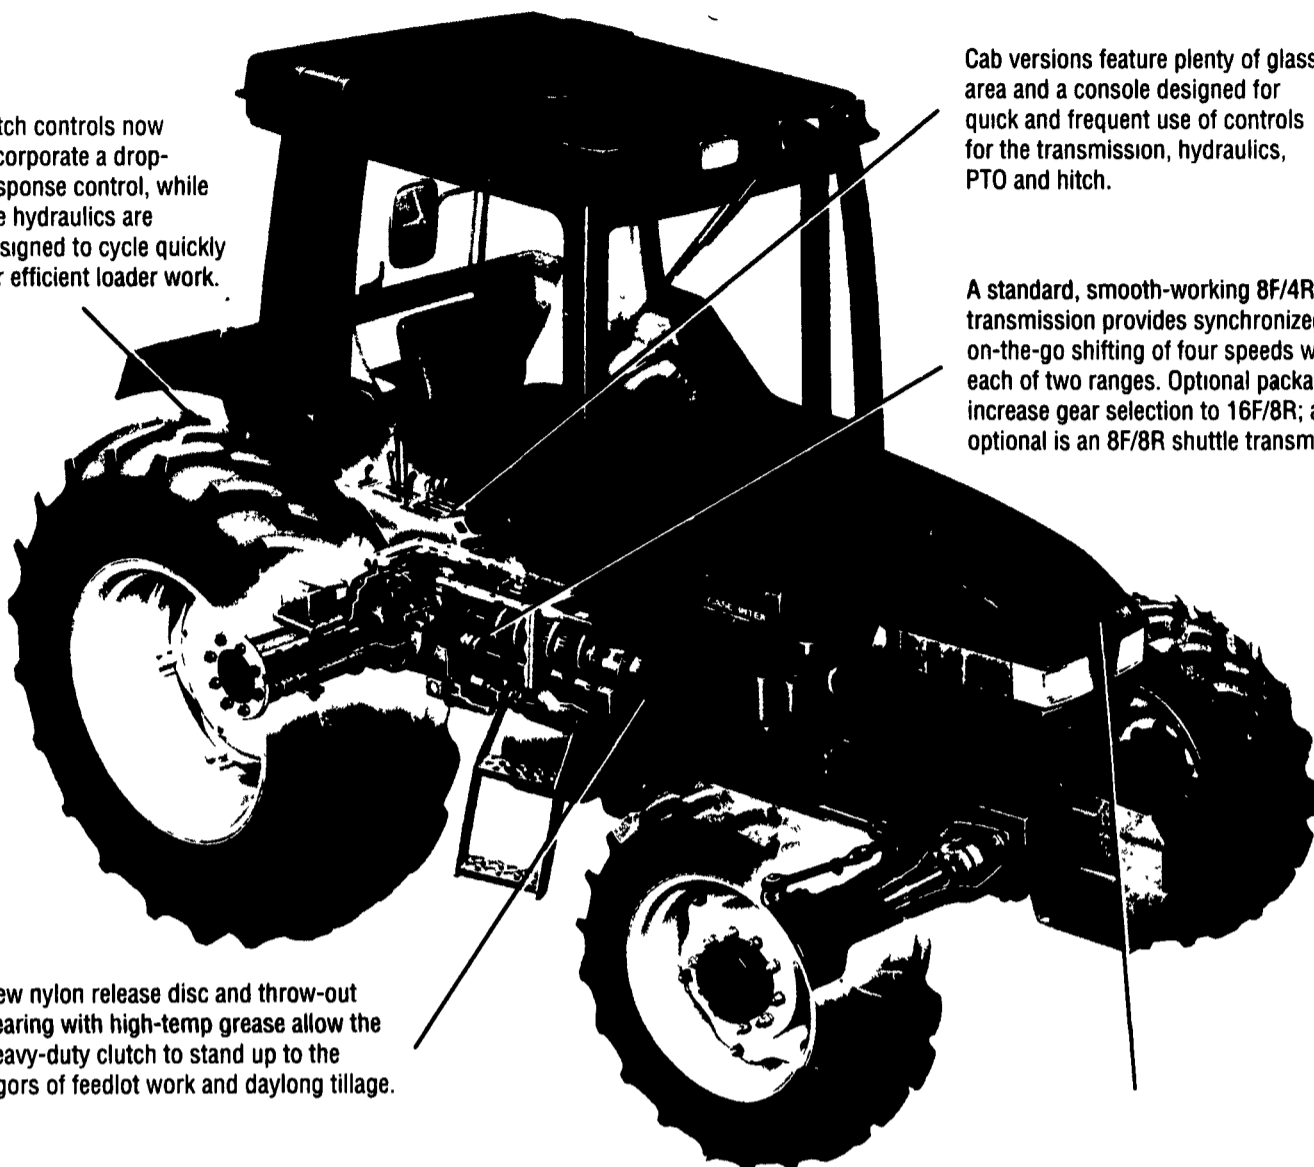

# Best Values in New Equipment

Hitch controls now incorporate a drop-response control, while the hydraulics are designed to cycle quickly for efficient loader work.

Cab versions feature plenty of glass area and a console designed for quick and frequent use of controls for the transmission, hydraulics, PTO and hitch.

A standard, smooth-working 8F/4R transmission provides synchronized on-the-go shifting of four speeds within each of two ranges. Optional packages increase gear selection to 16F/8R; also optional is an 8F/8R shuttle transmission.

New nylon release disc and throw-out bearing with high-temp grease allow the heavy-duty clutch to stand up to the rigors of feedlot work and daylong tillage.

The Case International 3200 and 4200 Series tractors. Five tractors designed to the industry-leading performance criteria established by MAGNUM™ and MAXXUM®. These 42 to 85 PTO hp tractors set the standard for mid-range productivity.