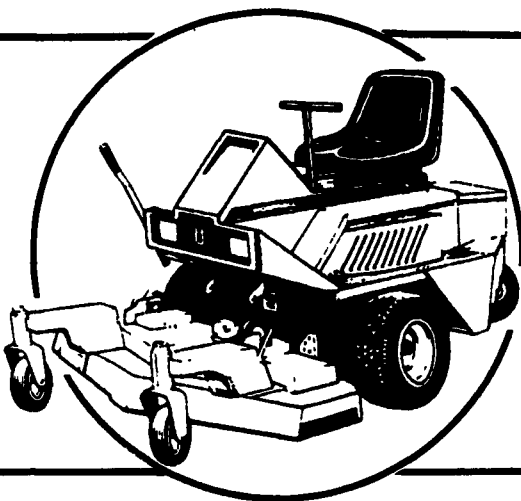

Ingersoll Sure Thing Sale!

Any way you line 'em up, You're a winner!

The #1 "BIG WHEEL TRACTOR"

4000 Series

16 HP
20 HP

PS Option
Hydraulic Drive and Lift
Cast Iron Front and Rear Axles
Mowers 44", 48", 60"

3000 Series

Best Bet
14 HP, 18 HP, PS Option
Hydraulic Drive and Lift
Cast Iron Front and Rear Axles
Mowers 44", 48"

Don't Miss Out

GT Attachments
3 Pt. Mower
Bush Hog Mower
Tillers
Log Splitter
Vacuum's
Sweepers
Chipper/Shredder
Snow Blowers
Blades

Fast Mowing Front Cuts

Fast Mowing Front Cuts
5000 Series

16 HP
18 HP
18 HP Diesel
Mowers 42", 52", 62"
Grass Collection Systems

6000 Series
18 HP - PS

Hydraulic Drive and Lift
4 Cu. Ft. 48" Loader Bucket 750# Lift Capacity To Full Height

3 pt. Category 0
Hydraulic PTO Valve
6.4 gal. Fuel Tank
Hydraulic Attachment Available

7.5 Foot Backhoe
9" thru 36" Backhoe Buckets
6.4 gal. Fuel Tank
ROPS Optional

The Tractor of a Lifetime!

You WIN: No Money Down & 90 days Same as Cash!*