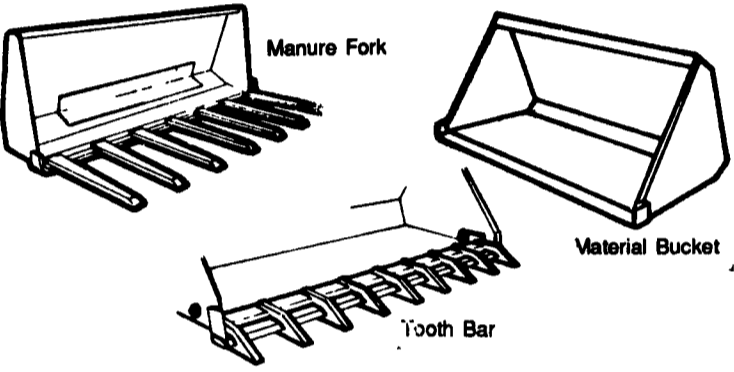

"Since 1917 we've serviced our sales"

M.S. YEARSLEY & SONS, INC.

110-120 E. Market St.
 West Chester, PA 19380

610-696-2990

LAND PRIDE

ATTACHMENTS for Skid Steer Loaders

- Standard or Custom Sizes
- Hardened, Beveled Edge
- 7 gauge Material (other gauges available)