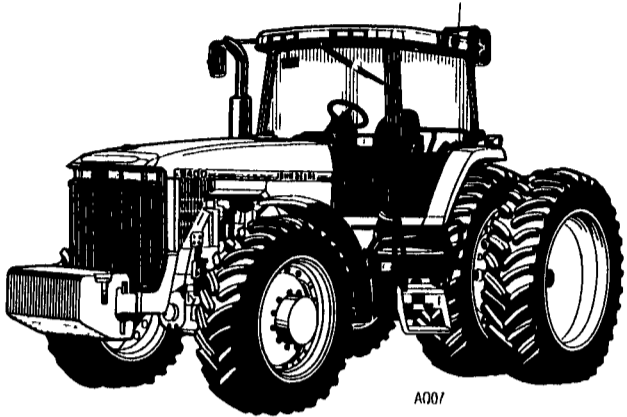

LEADERSHIP YOU CAN COUNT ON

Test Drive A New 8000 Series

Discover all-new power, performance and control.

- Feel the high-torque power of the new 8.1 and 7.6 L engines with exclusive electronic engine control.
- Put all major tractor functions in the palm of your hand with the revolutionary new CommandARM (armrest module).
- Experience unprecedented visibility.
- Shift the ultra-efficient 16-speed Power shift transmission.
- Turn tighter than any other high-horsepower MFWD tractor.
- Set hydraulic flow rate and time from your seat...on-the-go.

ALL-NEW 75 HP 6300 L Duck under doors With A Tractor As Low As 67 Inches

Now use the outstanding engine and hydraulic power of a John Deere 6000 Series Tractor for your low-clearance work. New 6000 Series Low-Profile Tractors have all the great features you want—like fuel-efficient John Deere engines and responsive John Deere hydraulics—with the low clearance you need, as low as 67 inches with 16.9x24 tires*.