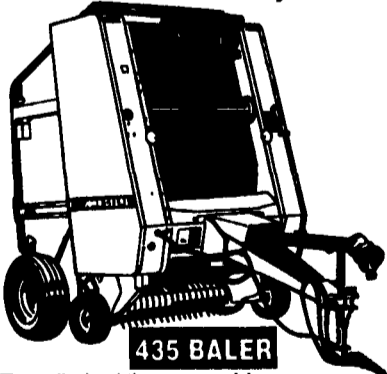

ALL-NEW 75 HP 6300 L Duck under doors With A Tractor As Low As 67 Inches

Now use the outstanding engine and hydraulic power of a John Deere 6000 Series Tractor for your low-clearance work. New 6000 Series Low-Profile Tractors have all the great features you want—like fuel-efficient John Deere engines and responsive John Deere hydraulics—with the low clearance you need, as low as 67 inches with 16.9x24 tires*.

In Stock:
JD 6300L, 75 HP, 2 WD - \$29,750
w/620 Loader - \$35,250

5000 SERIES TRACTORS

Experience Best-In-Class Performance, Comfort, and Reliability JD 5200, 5300, and 5400 Tractors boast a long list of standard features, making them an incredible value - like independent PTO, hydrostatic power steering, hydraulic wet-disk brakes, and more. Features that aren't available or may cost extra on other brands.

In Stock:
JD 5300 50 HP, MFWD
\$22,500

Nobody Does Hay Better

For a limited time only, you can get the extra productivity of the 9-foot 9-inch cut while taking advantage of such a low price. Cut a quarter acre more every hour, while cutting costs dramatically.

In Stock:
Model 720 Sicklebar Mo Co 9'9" Cut
\$8,890 (1 Only)
On Sale Until July 31

For a limited time, save big on a new John Deere Round Balers, the productivity leaders. Use the savings towards boosting productivity even more on options like a bale push bar or surface wrap. But hurry, because John Deere balers truly are the fastest moving balers around, and this offer won't last long.