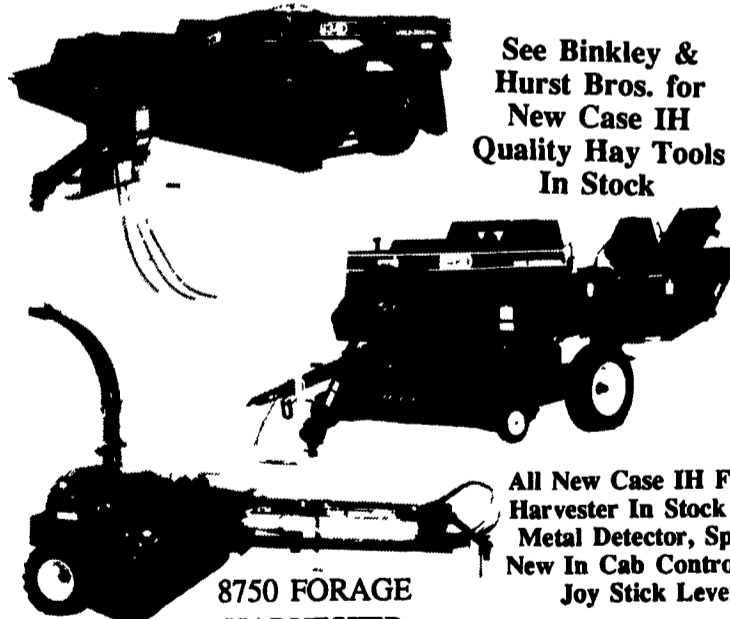

Hay Equipment You Can Depend On See Binkley & Hurst For Quick Delivery!

See Binkley & Hurst Bros. for New Case IH Quality Hay Tools In Stock

All New Case IH Forage Harvester In Stock With Metal Detector, Special New In Cab Controls On Joy Stick Lever

8750 FORAGE HARVESTER

- (1) Case IH Model 8340 9' Mower Conditioner w/Oil Bath Drive & Auto. Roll Separation Features in Case Of Plugging.
- (2) Case IH 8530 Square Baler With Thrower, Good Capacity With Up To 100 Strokes Per Minute Flange Speed, Inline Model Which Eliminates Side Draft *Let's Deal Now!*
- (3) 8520 Square Balers With or Without Thrower, Tractor Pull Or Horse Drawn Models In Stock, 92 Strokes Per Min. Flange Speed, Inline Balers Pull Reeler, Buy Yours Now!
- (4) Case IH 600 Forage Blowers In Stock!
- (5) Small Round Baler Model 8420 39" Wide x 30" to 54" Variable Height Hard Core
- (6) Large Mesh Wrap Round Baler Model 8465 5'x6' With Variable Size Dia.
- (7) 8830 12 & 14 Foot Cut Self Propelled Diesel Models In Stock With Cab & Air Cond.
- (8) 8315 Swing Frame 15 Foot Disc Mower Pull Type Machine

Markers Optional

See Binkley & Hurst Now For A Quality Case IH Grain Drill Now!

Drills For Soybeans!

Quality New Case IH Drills - GET EVEN STANDS

16x7 Case IH 5300 With Double Disc Openers, Press Wheels, Grass Seeder, Soybean Package, Seed View Cups and Fertilizer Attachment and Without Fert.

- (1) 20x6 Soybean Special Drill With Press Wheels Several
2. 24x6 5300 Soybean Special Drills With Grass Seeders

BINKLEY & HURST BROS., INC.

133 Rothsville Station Rd.
P.O. Box 0395, Lititz, PA 17543-0395
Located 1/2 Mile North of Rothsville

(717) 626-4705

1-800-487-2978
Fax 717-626-0996