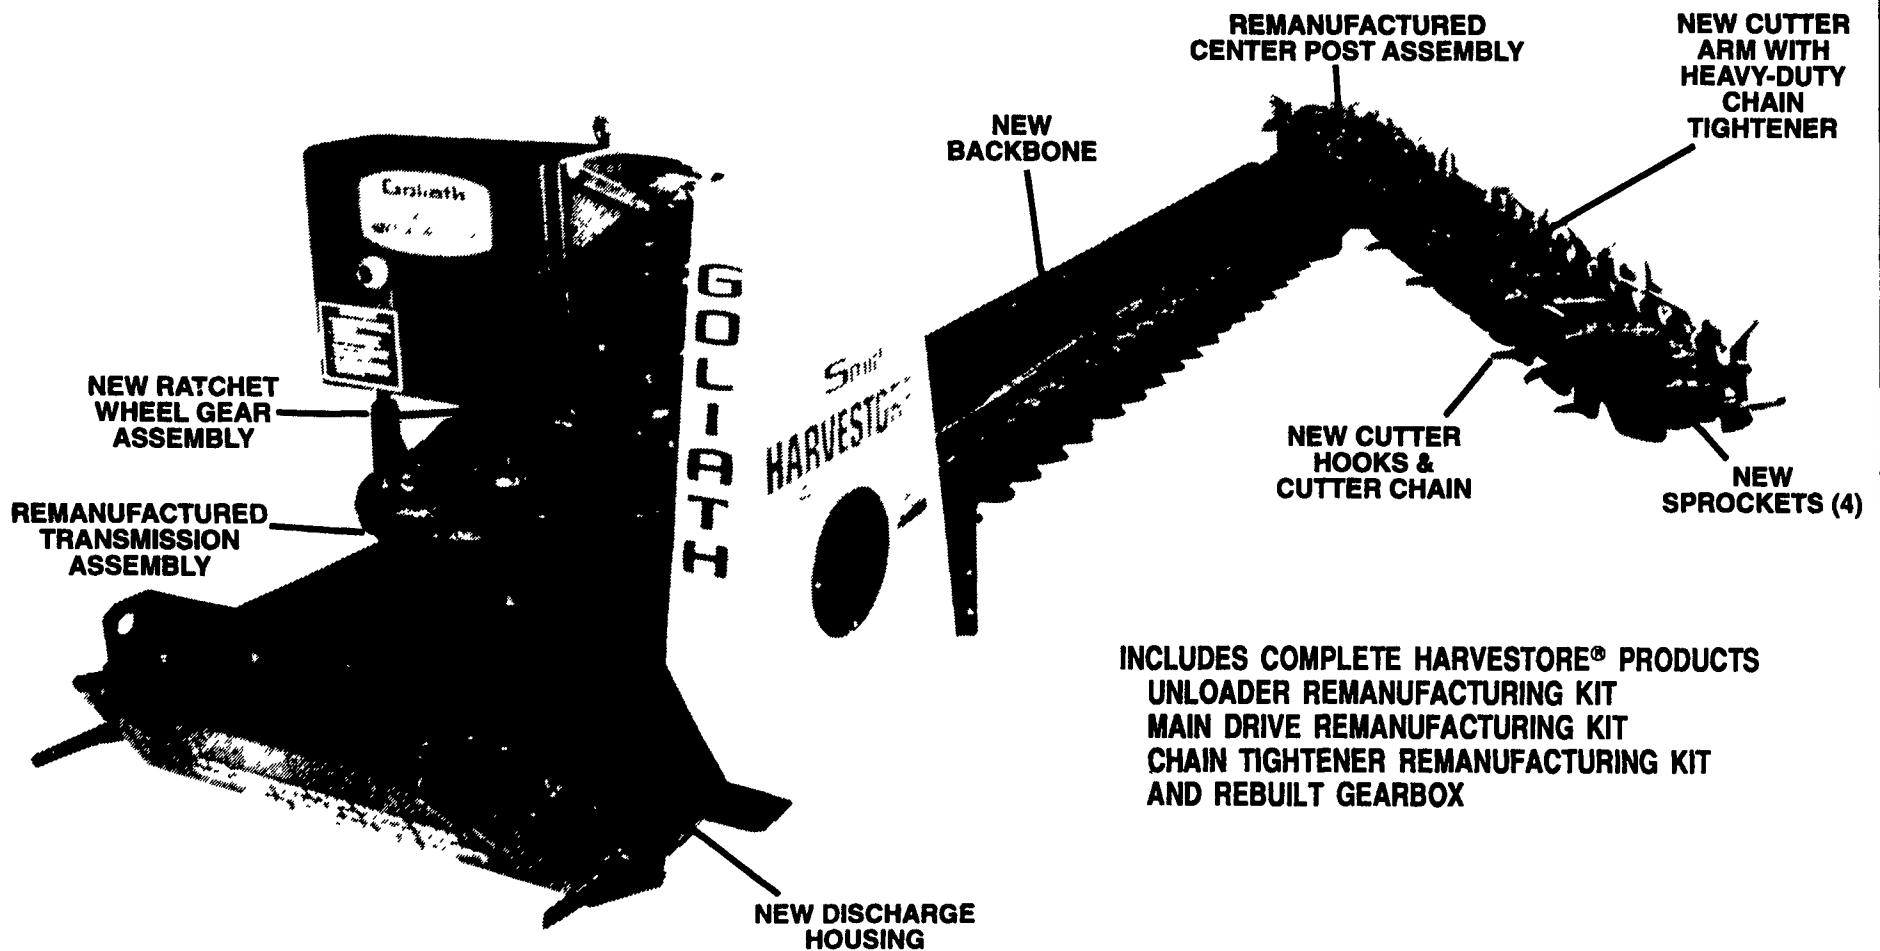

QUALITY YOU CAN AFFORD!

REMANUFACTURED GOLIATH® UNLOADERS

INCLUDES COMPLETE HARVESTORE® PRODUCTS
UNLOADER REMANUFACTURING KIT
MAIN DRIVE REMANUFACTURING KIT
CHAIN TIGHTENER REMANUFACTURING KIT
AND REBUILT GEARBOX

TWO MODELS EXPERTLY REMANUFACTURED BY PENN JERSEY:

MODEL 70 GOLIATH

SERIES 92 GOLIATH

PAYMENTS AS LOW AS

PAYMENTS AS LOW AS

\$219.50 PER MO.
1ST YEAR

\$259.58 PER MO.
1ST YEAR

PENN JERSEY PRODUCTS, INC.