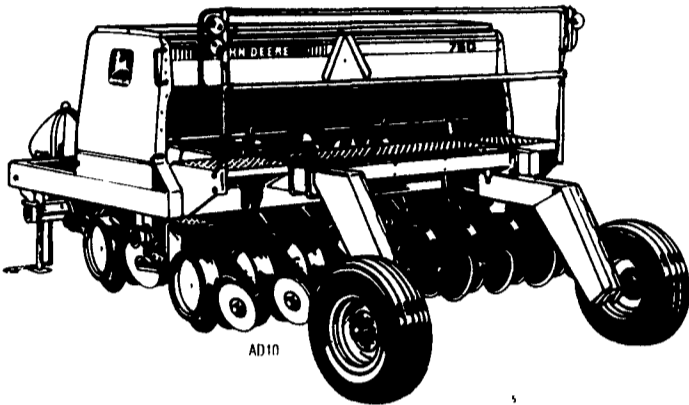

HAY EQUIPMENT

- JD 336 Baler w/Ejector
- JD 337 Baler w/Ejector
- JD 338 Baler w/Ejector
- NH 845 Round Baler
- JD 1209 Mower Conditioner
- NH 489 Mower Conditioner
- NH 411 Mower Conditioner
- JD 3940 Forage Harvester
- JD 3940 Forage Harvester
- JD 890 Forage Harvester w/5 1/2' Pickup & 2 Row Wide
- JD 716 Forage Wagon Meyers model 518AL Forage Wagon w/new sides

PLANTERS

- JD 7000 6R Cons. Planter
- JD 7000 4R Cons. Planter
- AC 333 4 Row, Air Champ., Dry Fertilizer
- IH 5100 Grain Drill
- Used JD 8250 Grain Drill

COMBINES

- JD 6620 side Hill combine w/643 corn head & platform
- JD 6620 Side Hill Combine
- JD 6600 Side Hill Combine, Reconditioned
- JD 4425 Combine w/443 Corn Head & Platform
- JD 220 Flex Platform
- JD 643 Corn Head
- JD 643 Corn Head
- MF 4R Corn Head

MISCELLANEOUS

- JD 980 Field Cultivator 28" w/Tooth Bar
- JD 885, 6R Cultivator
- JD 1508 Rotary Mower
- Bush Hog 2615 Rotary Mower
- Rhino 20' Bat Wing Mower
- JD 1508 Rotary Mower
- Case Model 14, 9 Shank V Ripper
- IH 5 Shank, V Ripper
- Used JD 27 Flail Shredder
- JD 2500 5 Bottom Plow, Spring Reset
- JD 230 Disc Wingfold
- NH 308 Manure Spreader, Used 1 Season
- Ni #10 1R Corn Picker
- John Blue, 1,000 gal. Sprayer
- John Blue 500 gal. Sprayer

JOHN DEERE

750 No-Till Drill
Why Its Popularity Keeps Growing

- Seeds into virtually any condition with minimal soil disturbance
- New "live" hydraulics let you set opener down-pressure in seconds.
- Exceptional accuracy and depth control
- Adjustable, corrosion-resistant, 3-position seed/fertilizer divider
- 10-, 15-, and 20-foot widths. Full 48-inch clearance. Grain or grain/fertilizer Two-unit hitch available.