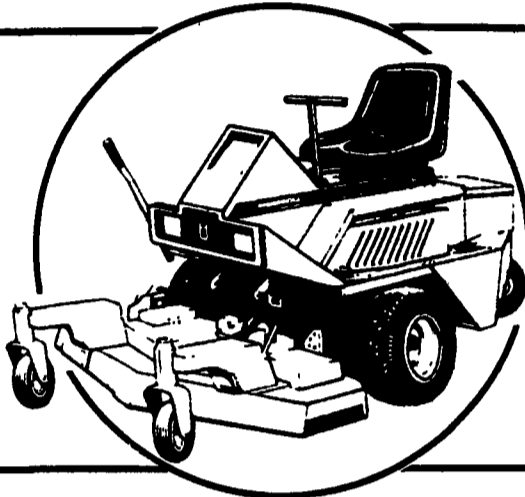

Ingersoll Sure Thing Sale!

Any way you line 'em up, You're a winner!

The #1 "BIG WHEEL TRACTOR"

4000 Series

16 HP
20 HP

PS Option
Hydraulic Drive and Lift
Cast Iron Front and Rear Axles
Mowers 44", 48", 60"

3000 Series

Best Bet
14 HP, 18 HP, PS Option
Hydraulic Drive and Lift
Cast Iron Front and Rear Axles
Mowers 44", 48"

Don't Miss Out

GT Attachments
3 Pt. Mower
Bush Hog Mower
Tillers
Log Splitter
Vacuum's
Sweepers
Chipper/Shredder
Snow Blowers
Blades

Fast
Mowing
Front
Cuts

Fast Mowing Front Cuts
5000 Series

16 HP
18 HP
18 HP Diesel
Mowers 42", 52", 62"
Grass Collection Systems

6000 Series
18 HP - PS

Hydraulic Drive and Lift
4 Cu. Ft. 48" Loader Bucket 750# Lift Capacity To Full Height

3 pt. Category 0
Hydraulic PTO Valve
6.4 gal. Fuel Tank
Hydraulic Attachment Available

7.5 Foot Backhoe
9" thru 36" Backhoe Buckets
6.4 gal. Fuel Tank
ROPS Optional

LIFETIME WARRANTY
TOP
Ingersoll

The
Tractor
of a
Lifetime!