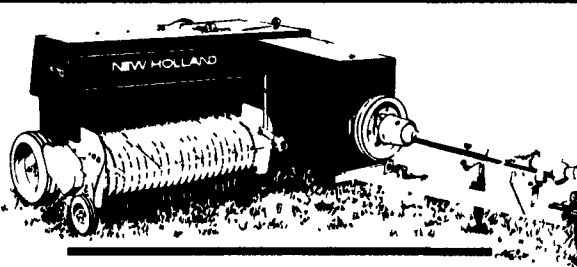

**JOHN DEERE Conservation Planter: Heavy-duty for Heavy-duty Fields**

- John Deere 7200 Planters...built no-till tough for reduced-tillage conditions.
- 7x7-inch mainframes.
- New row cleaners, frame, and unit-

**Waiver Of Finance Charges Till Spring Of '96**

- mounted coulters, plentiful under-frame clearance.
- MaxEmerge 2<sup>1</sup>/<sub>2</sub> Planter vacuum-meter accuracy.

**THE ORIGINAL**

**ROLABAR® RAKES WITHSTAND THE TEST OF TIME**

Don't settle for second best when it comes to rakes. Choose the original-- a dependable New Holland Rolabar® rake. The rake more farmers buy over all other brands combined. Why? Because its rugged construction makes it one hard-working, hay-grabbing machine.  
Stop in & See the Original Model 258 Rolabar® Rake Today

NEW HOLLAND

**BEST-IN-CLASS**

**PERFORMANCE AND CAPACITY**

The "570" New Holland square baler brings together performance, reliability and capacity.

- **Rotary feeding system.** Adds consistency and bale quality.
- **Faster plunger stroke.** 83 SPM. A Cat. six drive-line and increased slip clutch setting add capacity.
- **Wide Super-Sweep™ pickup.** 65" wide to get those big scattered windrows.
- **Stronger materials.** In bale case and plunger
- **Gear-driven tying mechanisms.** Wire or twine.