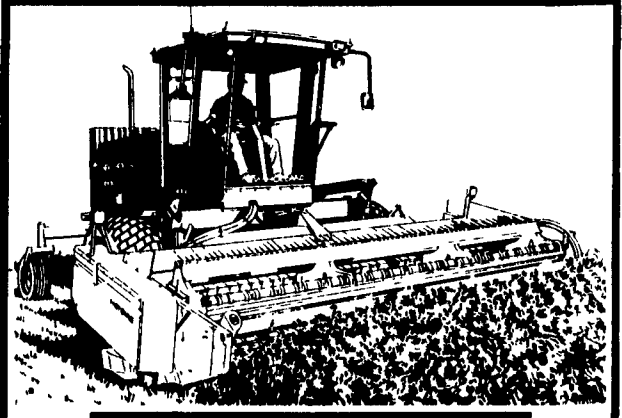

Don't settle for second best when it comes to rakes. Choose the original-- a dependable New Holland Rolabar® rake. The rake more farmers buy over all other brands combined. Why? Because its rugged construction makes it one hard-working, hay-grabbing machine.  
Stop in & See the Original Model 258 Rolabar® Rake Today

NEW HOLLAND

**BEST-IN-CLASS**

**PERFORMANCE AND CAPACITY**

The "570" New Holland square baler brings together performance, reliability and capacity.

- **Rotary feeding system.** Adds consistency and bale quality.
- **Faster plunger stroke.** 83 SPM. A Cat. six drive-line and increased slip clutch setting add capacity.
- **Wide Super-Sweep™ pickup.** 65" wide to get those big scattered windrows.
- **Stronger materials.** In bale case and plunger
- **Gear-driven tying mechanisms.** Wire or twine.

Ask for a demonstration of the New Holland "570" baler... the best-in-class square baler

NEW HOLLAND

**SPEEDROWER PERFORMANCE**

**COMFORTABLE AND CONVENIENT**

The Model 2450 windrower provides legendary Speedrower performance and it's comfortable and easy to operate. You'll like the