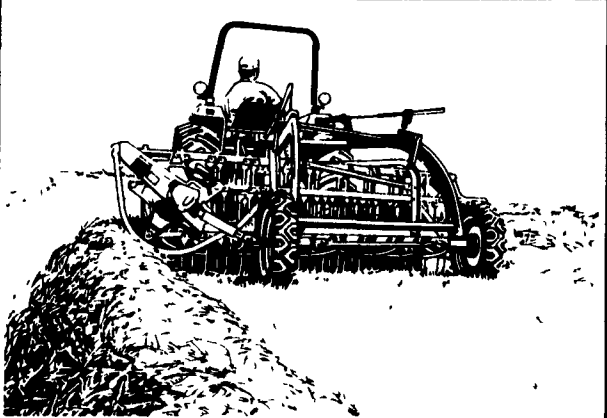

**JOHN DEERE Conservation Planter: Heavy-duty for Heavy-duty Fields**

- John Deere 7200 Planters...built no-till tough for reduced-tillage conditions.
- 7x7-inch mainframes.
- New row cleaners, frame, and unit-

**Waiver Of Finance Charges Till Spring Of '96**

- mounted coulters, plentiful under-frame clearance.
- MaxEmerge 2<sup>1</sup>/<sub>2</sub> Planter vacuum-meter accuracy.

**THE ORIGINAL**

**ROLABAR® RAKES WITHSTAND THE TEST OF TIME**

Don't settle for second best when it comes to rakes. Choose the original-- a dependable New Holland Rolabar® rake. The rake more farmers buy over all other brands combined. Why? Because its rugged construction makes it one hard-working, hay-grabbing machine.  
Stop in & See the Original Model 258 Rolabar® Rake Today