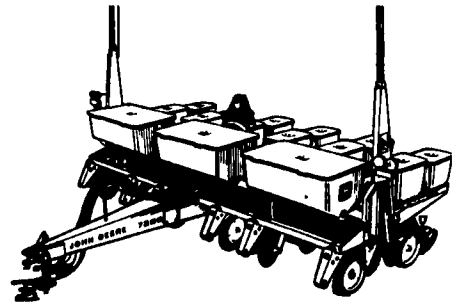

Massey Ferguson is a wholly owned subsidiary of AGCO Corporation, Duluth, GA

**Clugston**

717-263-4103

Ag & Turf, Inc.

3213 Black Gap Rd.  
Chambersburg, PA 17201

USED	JOHN DEERE NEW EQUIPMENT
MF 550 Combine	<b>New Tractors</b>
MF 510 Combine w/platform	6400 L 6200L
MF 1143 Corn Head	7700 MFWD, CG
MF 50 Diesel	6400 Open Station
AC 8030 w/Cab	6200 Open Station
JD 4250 SGB, MFWD, PS	<b>Forage</b>
JD 5200 w/Heads	JD 3970 JD 3950
JD 9500	JD 3RN Head JD 666
JD 2440 w/Loader	JD 6710 JD 630
JD 4020 Power Shift	<b>Compact Tractors</b>
JD 643 Corn Head	(2)755 770 MFWD
MF 2705, Cab And Air	1070 MFWD
JD 1440 w/Dry Fert.	855 MFWD
NH 565 Baler w/Thrower	<b>Planters</b>
Baled Less Than 600	750 10'
NH 565 Baler w/Thrower	7200 6RN Dry
JD 328 Baler w/Thrower	<b>Balers/Rakes/Tedders</b>
1H Forage Wagon 120	JD 335 JD 64
JD 7000 4RN, Liquid	JD 385 JD 74
White 5100 6RN, Air	<b>Mower Conditioners</b>
920 Gehl Forage Wagon	JD 820 720
White 5400 6R w/Monitor	JD 350, 3 Pt 920 w/Rolls
Bobcat 763	<b>Tillage</b>
Bobcat 853	JD 550 Mulch Master
NI 5112 Mower Conditioner	JD 714 Mulch Tiller
NH 785 Skid Loader	JD 915V Ripper
JD 125 Skid Loader	913V Ripper
Landpride Flail Mower	JD 635 Disc 12'
Artway Mixer Wagon	<b>Spreader</b>
JD FBB Drill	JD 785
DA 385 6RN	<b>Combine Heads</b>
JD 3960 Harvester	693
JD 3970 Forage Harvester	915 Flex
NH #8 Forage Box, 3 Beater, No Roof	<b>Rotary Cutters</b>
IH Hay Rake	JD 603, 616, 403, 503
IH Grain Drill	JD 1018, Offset
JD 330 Baler	JD 1018 CTR Pull
JD 4020	<b>Utility Vehicles</b>
	4x2 Gator
	6x4 Gator

**JOHN DEERE Conservation Planter: Heavy-duty for Heavy-duty Fields**

- John Deere 7200 Planters...built no-till tough for reduced-tillage conditions.
- 7x7-inch mainframes.
- New row cleaners, frame, and unit-

**Waiver Of Finance Charges Till Spring Of '96**

- mounted coulters, plentiful under-frame clearance.
- MaxEmerge 2<sup>1</sup>/<sub>2</sub> Planter vacuum-meter accuracy.

**THE ORIGINAL**

**ROLABAR® RAKES WITHSTAND THE TEST OF TIME**