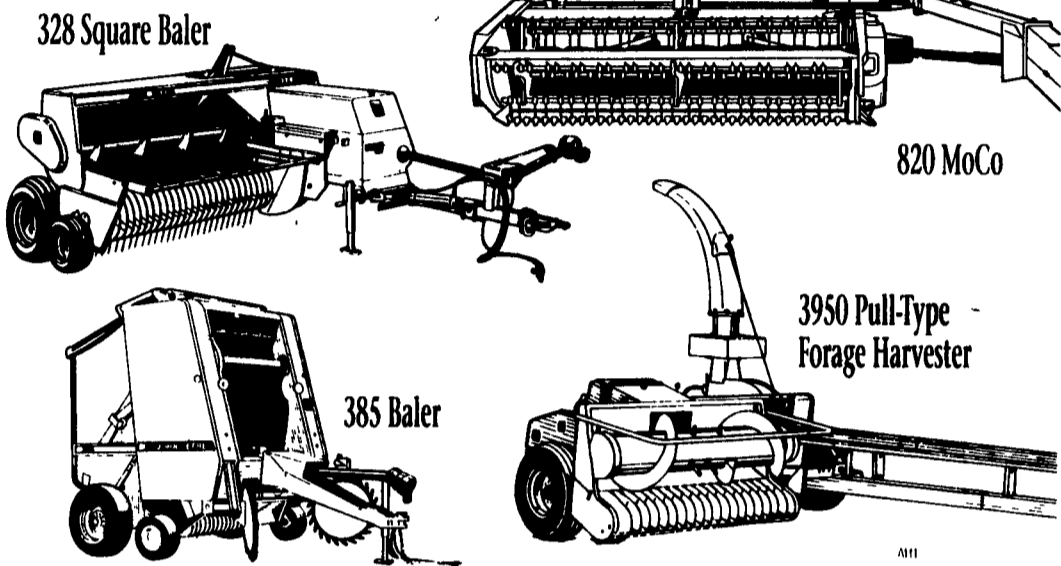

JOHN DEERE

Hay Tools: All Kinds, All Ready

Nobody Does Hay Better

- See the wide selection.
- Big round bales weighing up to 750... 1,000... 1,050... 1,500... and 2,000 pounds. Surface-wrap or twine tie with the two largest.
- Four square balers that make bales that stack like bricks.

**GOOD
DEALIN'
TODAY**

- MoCo: rotary disk and sickle bar models, from 7-feet 3-inches to 16-feet.
- Plus mowers, self-propelled windrowers, tedders, rakes, forage harvesters, and other equipment.
- Stop in for all your hay-making equipment needs.

PREVIOUSLY-OWNED EQUIPMENT

TRACTORS

JD 4840 Cab, P/S, D **SOLD**
Hours $29,000
JD 4955 4-WD, P/S, Duals, Wgts, 1976
Hours $63,000

**COMBINES/FORAGE
EQUIPMENT**

JD 7720 Titan II, 1985 2,005 Hrs, Level
land.....$49,500

**COMBINE CORN
HEADS/GRAIN
PLATFORMS**

JD DP Grain Plat. 15' Level Land
Drive.....$1,249
JD 643 Corn Head Low Tin Narrow
Row.....$10,400
JD 215 Grain Platform, Flex.....$5,295
JD 215 Grain Platform, Flex, Sidehill
Drives.....$5,695
JD 215 Grain Platform, Flex, Sidehill
Drives.....$5,780
JD 643 Corn Head Sidehill Drives.....$10,400

PLANTERS/DRILLS

JD 7200 6 Row, Liq. Fert 200 Monitor.....$17,848
JD 7200 6 Row Vacuum Planter,
200 Monitor.....$14,499
JD 7200 12 Row, Flex Fold,
Liq. Fert., Markers.....$29,399
JD 780 No-Till drill 15 Ft. **SOLD**.....$16,995

TILLAGE

Brady 12' Chisel Plow.....$1,685
Bush Hog 24' Tandem Axle Disk.....$4,895
Athens 12' Offset Disk.....$2,995
JD 235 Dura-Cushion Disk 21'.....$5,795
JD 712 Mulch Tiller 13'9".....$5,795
JD 712 Mulch Tiller 13'9".....$5,695
Tuffline 18 ft. Disc Harrow (New-Shop
Worn).....Reduced Price $9,995

HAY EQUIPMENT

JD 346 Baler #30 Ejector 1981.....$5,356
JD 1219 Mower Conditioner (1986) Nice.....$6,900
(2) JD 672 Rakes.....$2,495 ea.

MISCELLANEOUS

Gehl 99 Hi-Throw Forage Blower.....$999
JD 1508, 15 ft. Rotary Cutter.....$3,995
NI 362 Manure Spreader, 220 BU.....$2,900

All Items on a First Come First Serve Basis
All J.D. Financing Subject to Credit Approval

LEHIGH AG EQUIPMENT, INC.

66,000 Fippville Road, Allentown, PA 18106
215-398-2553

NEW EQUIPMENT IN STOCK

CALL FOR DETAILS & PRICES ON THE NEW EQUIPMENT YOU NEED

Case IH 495 Tractors - 2WD - w/ Cast Iron Heavy Duty Front Axle
Call For Details
Case IH 4210 MFD ROPS, (New Model)
Case IH 4210 MFD, Cab
Case IH 7220 All Wheel Drive
Case IH 415 Packer Mulcher, 10'1" Demo - $4,950!
Case IH 600 Blower

FOR RENT
MAXXUM TRACTOR... 5130, 4 **SOLD** Cab.. Rent/Lease Or Rent/Buy
Case IH 183 4 & 6 Row Cultivator
Case IH 4212 Soil Finisher, 12 1/2 Ft.

New Haying Equipment
Case IH 8309 Disc Mower Conditioner
Case IH 8530 Baler **SOLD**

Cash Discounts
or
Low Rate Financing
on
Most Equipment

Best Buys in Used Equipment