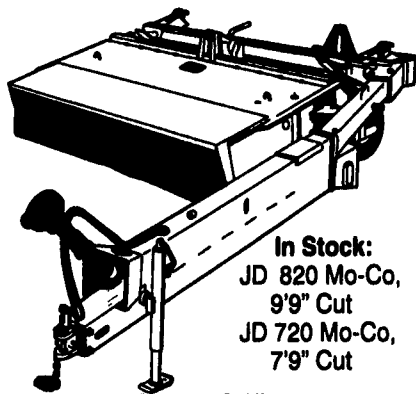

LEADERSHIP YOU CAN COUNT ON

Spraying Equipment Demonstration

- Learn more about the new 6500 Sprayer - the latest and most productive sprayer in the John Deere line.
- Watch the all-new 60-foot, front-folding boom unfold and fold. Find out how this new self-leveling boom can be adjusted to match your field conditions to give you better chemical coverage.
- Get hands-on experience with John Deere's monitor option and learn new ways to get more accurate spray-rate control and easier control of chemical costs.

In Stock:
JD 5300 50 HP, MFWD
\$22,500

6000 SERIES TRACTORS Meet the Finest Tractors In the 65- to 85-hp class

The 66-hp 6200, 75-hp 6300, and 85-hp 6400 offer the power, performance and reliability you expect from John Deere tractors... plus advanced designs that make them the most productive tractors in this horsepower class.

In Stock:
JD 6300L Low Profile, 75 HP, 2WD
JD 6300 MFWD, 75 HP 400 Hrs.
\$29,500
w/640 Loader **\$35,590**

MAKE HAY WHILE...

**OUR IN-SEASON SPECIALS
ARE AT THEIR BEST!**

In Stock:
JD 435 Round Baler, Makes 4x6 Bales
JD 385 Round Baler, Makes 4x5 Bales