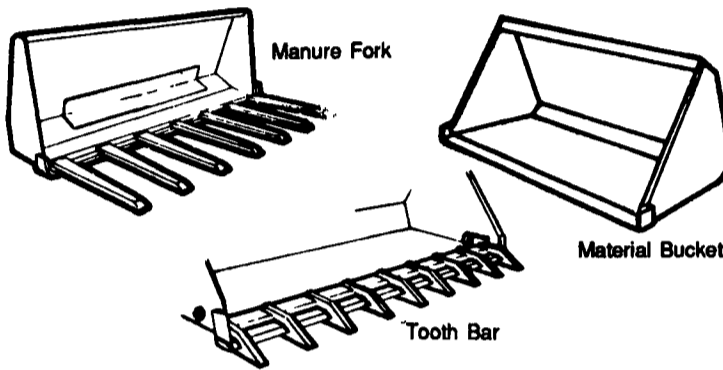

410-879-1491

Call Walter, Dave or Ray
MD. Toll Free...1-800-286-8292

NEW IDEA

**ATTACHMENTS for
Skid Steer Loaders**

- Standard or Custom Sizes
- Hardened, Beveled Edge
- 7 gauge Material (other gauges available)

Call for a Quote!

PA (717) 354-8721

US (800) 342-0905

325 West Main St., New Holland, PA 17557

**1 FARM
EQUIPMENT**

"Overstocked"
Due to the large increase in balage equipment sales we are overstocked with used equipment. No reasonable offer refused on equipment listed below.