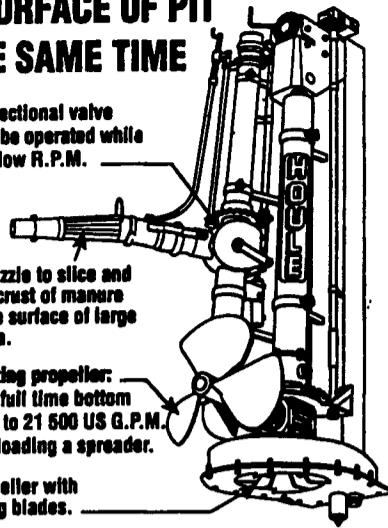

**WINELAND EQUIP. INC.**

RD 2 Box 164 East  
Martinsburg, PA 16662  
Phone 814-793-2109

**AGI-POMPE**

**AGITATES BOTTOM SEDIMENTS AND SURFACE OF PIT AT THE SAME TIME**

Rotative directional valve designed to be operated while P.T.O. is at low R.P.M.