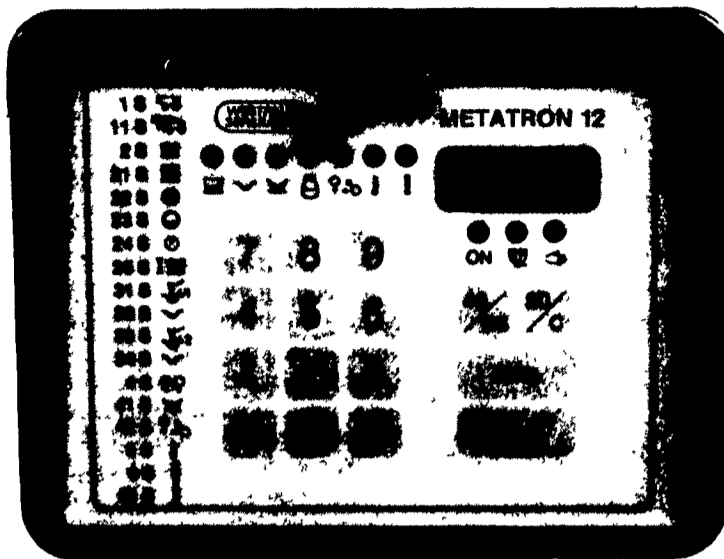

PARLOR AND MANAGEMENT SYSTEMS FOR THE 21ST CENTURY

Better Management Today Means Higher Profit Tomorrow

METATRON PROVIDES A MANAGEMENT LINK

Westfalia's Metatron gives you the edge in effective, economical herd management. This DHIA and USDA approved cowside milk meter provides milk metering on an individual cow milking for in-parlor evaluation. Vital information of milk produced, maximum milk flow, average milk flow and milking time is also available at cowside. Aids you to better manage each individual cow.

Metatron Control

AUTOMATIC CLUSTER REMOVAL

Automatic cluster removal is another built-in feature of Westfalia's Metatron. Dependable and durable, the Metatron performs with accuracy and precision when removing the cluster from the cow's udder.

The Metatron Milk Meter is transparent for visible operation and designed to take years of use. The unrestricted, full 1" milk outlet takes into account all air flow and milk flow requirements for high producing dairy cows of today and tomorrow. It's convenient, too, and can be on line mounted, or remotely mounted out of the operator's way.

Metatron Milk Meter

Westfalia's Metatron Milk Meter is:

RELIABLE

- Vacuum operated
- Controlled by low DC voltage

CONSISTENT

- Cows are always milked the same

ACCURATE

- Precision milk weights 2, 3 or 4 times per day