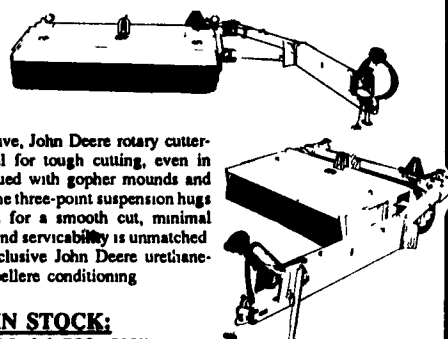

THE ALL-NEW MO-CO'S AN ENTIRELY NEW KIND OF ROTARY

The exclusive, John Deere rotary cutter-bar is ideal for tough cutting, even in fields plagued with gopher mounds and ant hills. The three-point suspension hugs the ground for a smooth cut, minimal scalping. And serviceability is unmatched. Choose exclusive John Deere urethane-roll or impellers conditioning.

IN STOCK:
• New Model 720, 9'9" Sidebar Mo-Co
• Model 820, 9'9" Sidebar Mo-Co
• Model 920, 9'9" Disc Mo-Co