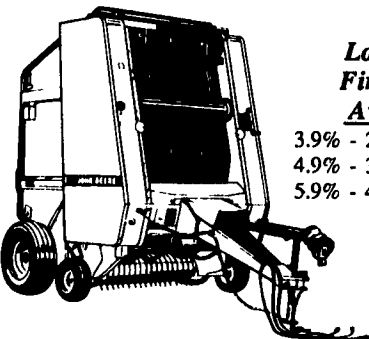

GOOD HELP IS EASY TO FIND ON THE JOHN DEERE CLEANUP TEAM

IN STOCK:
 6300 MFWD 75 HP, 450 Hours With New 640 Loader
\$35,590

BEGIN HERE FOR A BETTER END-WHEEL DRILL

Now even more opener penetration for tough conditions!

IN STOCK:
 • Model 450, 8 Ft. **\$4,290**
 • Model 450, 10 Ft., 21x6 w/Depth Gauge Press Wheels

750 NO-TILL DRILL IT'S POPULARITY KEEPS GROWING

• Seeds into virtually any condition with minimal soil disturbance.
 • New "live" hydraulics let you set opener down-pressure in seconds.
 • Exceptional accuracy and depth control.

JUST ARRIVED
 JD 750 10 Ft. No Till With Caster Wheel Hitch
\$18,990

THE FASTEST MOVING BALERS ARE PRICED TO MOVE FAST

Low Rate Financing Available
 3.9% - 24 Months
 4.9% - 36 Months
 5.9% - 48 Months

SALE ON ROUND BALERS UNTIL MAY 31
\$1,400 Off Model 385 Makes 4x5 Bales
\$1,200 Off Model 435 Makes 4x6 Bales