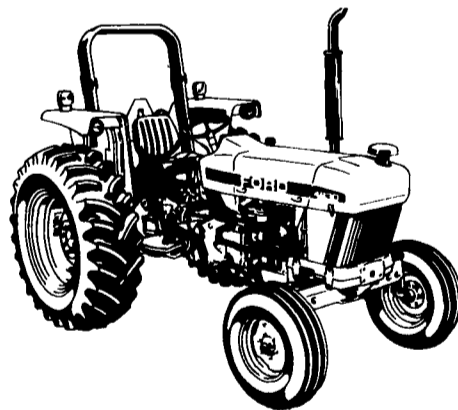

## THE INNOVATOR

**GOTTA DRIVE IT**

GENESIS™ tractors feature advanced styling for greater performance. They're designed for the way you want to work. More powerfully. More productively. More confidently.

- Advanced exterior styling means contemporary looks plus easy access to all systems
- Advanced cab design — inside and out — means increased comfort, visibility and control

- Advanced state-of-the-art powershift transmissions mean smooth, effortless, straight-line gear changes and shuttle shifts
  - Advanced manufacturing technology means greater engine performance and reliability
  - Advanced electronics mean more control and operation simplicity
- See the tractor styled for performance. See the GENESIS tractor.

**SEE YOUR LOCAL FORD TRACTOR DEALER  
SEE THE FULL LINE OF FORD TRACTORS**

**Ford Lawn Tractors**

**Ford Compact Diesels**

**Ford All Purpose**

**Ford Powerstar**