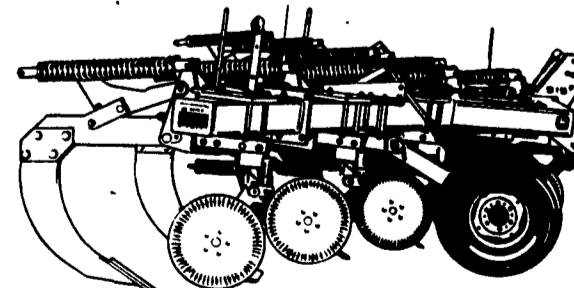

GO UP TO 2 FEET DEEP... NON-STOP WITH RESET STANDARDS

- Break up compacted soil with 915 V-Rippers.
- Spring-reset standards go nonstop in rocky ground

IN STOCK:
Model 915 V-Ripper, 5 Shank