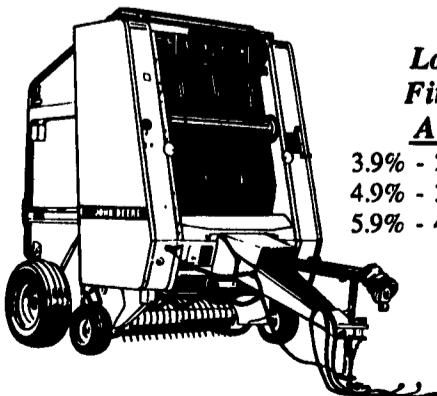

**IN STOCK:**  
JD 750, 15 Ft. NO Till Drill w/Grass Seed Attachment, Front Seed Rank Lock Up (One Only) **\$25,950**

### NEW ADVANCED VALUMETER SYSTEM

Improved Spacing and Faster Planting

• Advanced-design VacuMeter system on John Deere MaxEmerge 2  
• Planters select single seeds for improved spacing and outstanding population rate control. Plants smaller corn hybrids faster. • No maintenance of finger-pickups. Change seed disks quickly, without tools. JD 7200 Planter with New Combination No-Till Coulters and Row Cleaners - 6 Row with Liquid Fertilizer Attachment and Monitor **\$21,950**

### THE FASTEST MOVING BALERS ARE PRICED TO MOVE FAST

**Low Rate Financing Available**

3.9% - 24 Months  
4.9% - 36 Months  
5.9% - 48 Months

**IN STOCK:**  
• Model 335, 4x4 Bales w/Double Twine Wrap & Pickup Gauge Wheel  
**CASH PRICE \$10,750**  
• Model 365, 4x5 Bales  
• Model 435, 4x6 Bales, Surface Wrap Attach