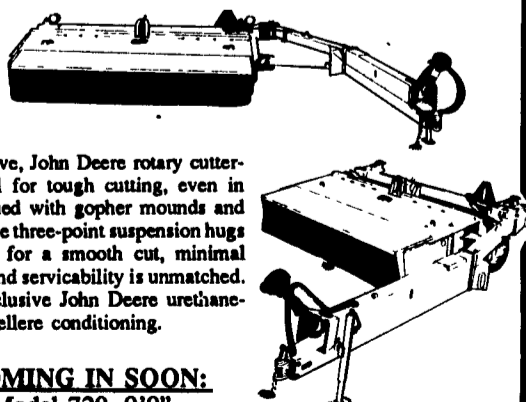

THE ALL-NEW MO-CO's AN ENTIRELY NEW KIND OF ROTARY

The exclusive, John Deere rotary cutterbar is ideal for tough cutting, even in fields plagued with gopher mounds and ant hills. The three-point suspension hugs the ground for a smooth cut, minimal scalping. And servcability is unmatched. Choose exclusive John Deere urethane-roll or impellere conditioning.

COMING IN SOON:
• New Model 720, 9'9" Sidebar Mo-Co
• Model 820, 9'9" Sidebar Mo-Co
• Model 920, 9'9" Disc Mo-Co