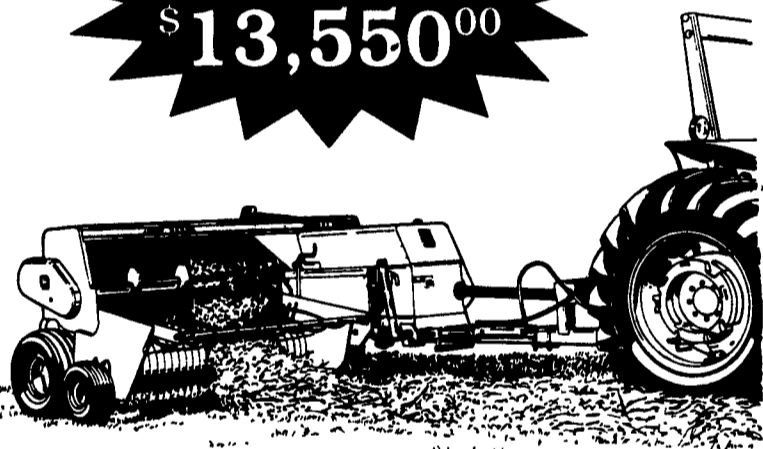

Very Large Inventory of JD Implement Parts from 50 Year Old JD Dealer
Must Sell \$2,000 OBO
 717-866-7066
 NO TRACTOR PARTS

IH TRACTOR PARTS
 Including Crawler & Construction Parts
BATES CORPORATION
 14th AND FIR RD., BOURBON, IN 46504
 PARTS DISMANTLED, CLEANED & READY FOR SHIPMENT
 WE SHIP UPS, TRUCK, BUS
 Best Prices On Factory Rebuilt TA's & Clutches
NEW REPLACEMENT PARTS
 CALL THE IH PARTS SPECIALISTS
 TOLL FREE 1-800-248-2955

MADLY FARMS
 Windber, PA (814) 467-8839
 Case 2590, C&A.....\$12,500
 Case 2290, C&A.....\$9,000
 Case 2775, C&A.....\$9,600
 IH 1486, C&A, Late Model....\$8,900
 AC 3 Pt. Adapter—WD to D15

Patz 120' HD 400 Cattle Feeder, only used 1 yr.
 24' Badger Pack Drive Unloader (good condition)
 4'x6' Fiberglass Foot Bath
 24' Galvanized Steel Silo Roof
 (2) 18' Silo Unloaders (fair condition)
 JD 450 Hydra-Push Manure Spreader
 Frey Gates
 Large Bales of Alfalfa Grass and Mixed Hay
(410) 348-2252

ADAMSTOWN EQUIPMENT

NEW JOHN DEERE 338 BALER
 w/John Deere 40 Ejector
 Manual Controls

Cash Sale Price
\$13,550⁰⁰

One Only - Price Good Until 5-31-95

GOOD DEALS...AND A GOOD DEAL MORE

JOHN DEERE

Now, Advanced Vacuumer™ System:
 Improved Seed Spacing, Faster Planting

• Advanced-design Vacuumer system on John Deere MaxEmerge 2™ Planters selects single seeds for improved spacing and outstanding population rate control. Plants smaller corn hybrids faster.

GOOD DEAL TOO