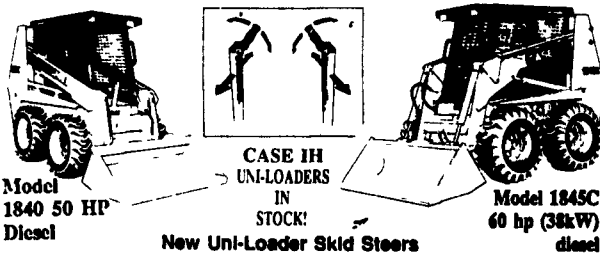

# See Binkley & Hurst For A New Case Uniloader Today!

Case Skid Loaders Do It All!

- Cab Enclosures
- Exhaust Kits For Indoor Operation
- Cold Planner
- Flotator Mud Tracks
- Tree Spades & Trenchers
- Rock Hound

**NOTICE! We Have A New Attachment to Convert Your Uniloader With A Loader Mount 3 Pt. Hitch Kit To Handle 3 Pt. Hitch Equipment**

Model 1840 50 HP Diesel

Model 1845C 60 hp (38kW) diesel

NEW UNI-LOADER SKID STEERS

- New power for more productivity
- Two hand levers (no pedals) control direction, speed, all loader functions
- Hydrostatic drive, forward and reverse
- 4WD traction beats slippery footing
- Great dump reach at maximum height
- Range of operating loads 550 to 1700 lbs
- Construction-equipment weight and strength
- One-stop Case IH parts and service