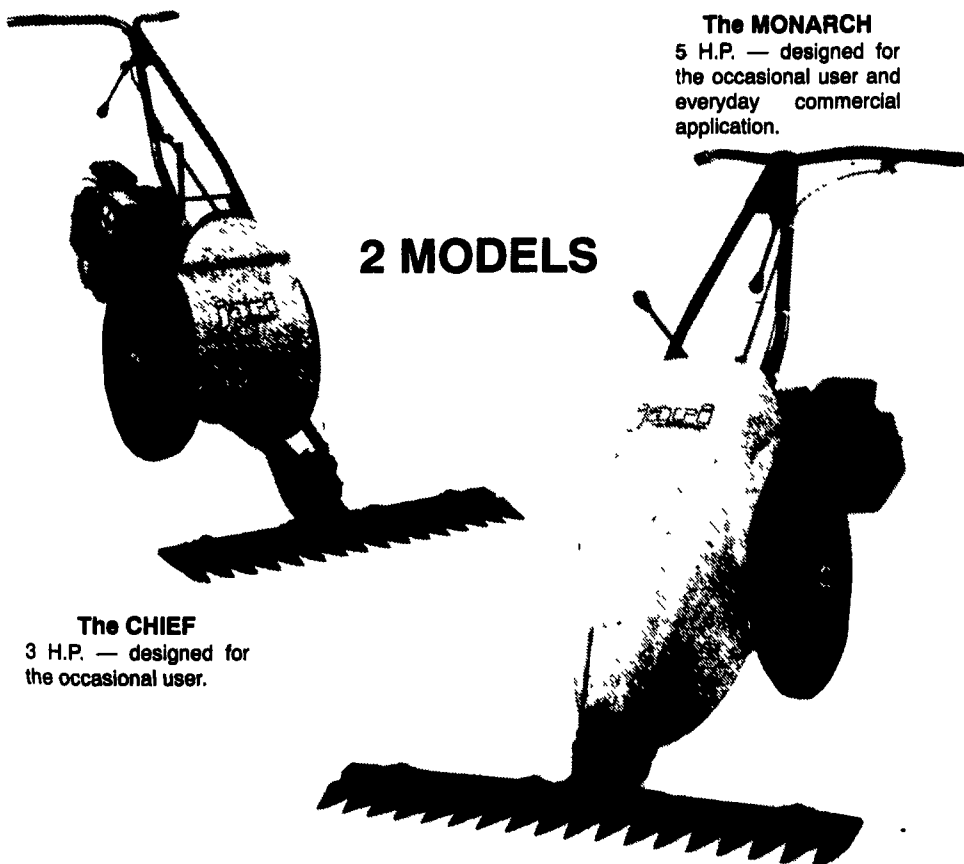

JARI MOWERS

2 MODELS

The MONARCH
5 H.P. — designed for
the occasional user and
everyday commercial
application.

The CHIEF
3 H.P. — designed for
the occasional user.

FASTER, EASIER, SAFER
for GRASS • WEEDS • BRUSH