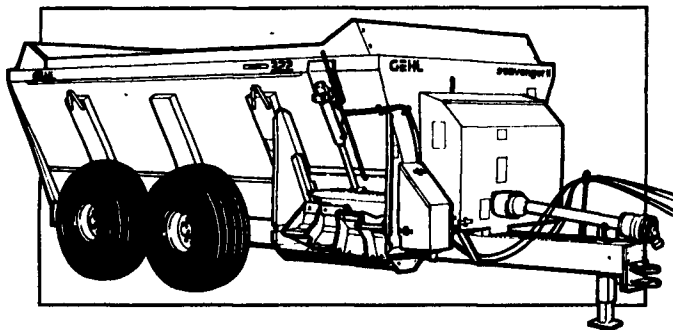

IH684 tractor, 1370 hrs, 18.4-30 rubber, excellent, $10,500. Gehl 3610 skid loader, diesel, 740 hrs, 2 buckets, manure fork, excellent, $9500. Lanc. Co. 717-653-0687.

Byr old 911/purpose/horse 17hds, good broke, single, double snap, sound. Harvey Martin, 1090 Kramer Mill Road, Denver, PA 17517. Lanc. Co.

Lawn Boy 21" mower, self propelled, rear bagger, excellent condition, $175. Berks Co. 610-944-7853.

Polled purebred charolais bulls age 14-18 months. Rockingham Co., VA. 703-896-1489.

Lincoln portable welder, generator, starter Kohler engine cables good condition, $690. Menno Stoltzfus, RD1, Box 373, Loganston, PA 17747. Clinton Co.

200 gallon field sprayer for 546 field chopper hay and 1 row corn heads. Bucks Co 610-346-8040.

Team of tenn mules sisters sorrels 50" 1500 lbs full harness, $1800. Monroe Co. 717-992-6065.

Farms-NY, NJ, SC, Maine 120 and 180 acre hay fields, each with mobile homes, money is not necessary, call any time Somerset Co 215-877-4275.

Better built vacuum tank 1500 gallon, good condition. Lanc. Co 610-286-9665.

For unstyled JD B, new crank shaft, $350. New rods, main bearing, $260 Good used pistons for unstyled G, $200. Burlington Co. 609-298-3677.

1974 motto guzzi cycle 850CC 11000k touring, black saddle bags, last year touring bike made $3000. Swedesboro Co, NJ. 609-467-0753.

GEHL

North America's #1 V-Tank Spreader

The Gehl Scavenger® II is the "original" V-Tank spreader and still the best! It delivers outstanding performance in all types of manure from liquid to semi-solid to pen-packed manure

- Patented square-tube auger - Hydraulically powers up and down to break up solid material
- Variable discharge - Spreads smoothly and evenly for complete application control
- Five models - From 192 to 596 bushel heaped capacities to match your operation
- 10-Year warranty - Against rust-through on the tank for peace of mind
- Options include - Truck-mounted units and hydraulic lids