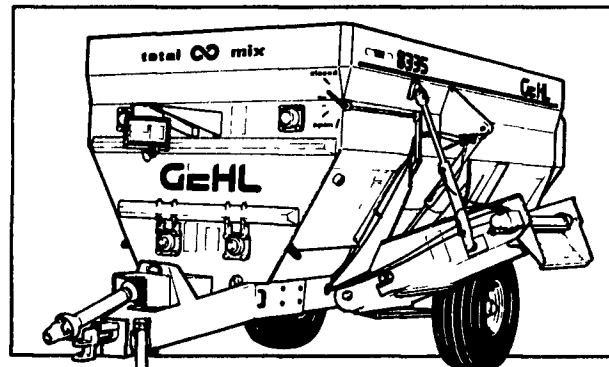

TMR "Total Mix" Mixer Feeders

"Total Mix" TMR mixer feeders let you mix more long-stemmed hay into your ration - up to 30% by weight depending on hay type and moisture content

- "Hay-slicer auger" - incorporates knife assemblies into the two bottom augers.
- Better mixing action - Four-auger design creates a double figure-8 mixing pattern for fast and complete mixing of all feed ingredients.
- Energy efficient - Planetary drive system requires less horsepower.
- Built to last - Patented star couplers absorb shock loads by allowing the bottom augers to flex, providing long service life.
- Five sizes - 150 to 455 cubic feet capacities.

Stretch your equipment purchase dollars with Gehl Finance. Talk to your participating Gehl dealer about our current programs

Waiver of finance on new Gehl Manure Spreaders and TMR Mixer Feeders until **December 1, 1995** Then 11.9% APR for up to 36 months.

-- OR -- **CASH REBATES** -- OR --

2% for 18 months
— OR —
4% for 24 months
— OR —
6% for 36 months
— OR —
8% for 48 months

Subject to certain restrictions

*Certain restrictions may apply. See your participating Gehl dealer for complete details. Gehl Company reserves the right to interpret, modify or cancel these programs at any time without prior notice.

20733 © 1993 Gehl Company

Available From Your Local Participating Dealer

UMBERGER'S OF FONTANA
RR 04 (Fontana)
Lebanon, PA

MILLER EQUIPMENT CO.
RR 01 Stauffer Rd.
Bechtelsville, PA

HINES EQUIPMENT
PO Box 5, Rt. 22
Cresson, PA
RR 03, Box 550, Altoona
(Bellwood)

GUTSHALL'S, INC.
RD 2 Rte 850W
Loyville, PA
and
1201 Spring Rd.
Carlisle, PA

ICKES FARM SUPPLY
Rt. 1 Hwy 869 West
Osterburg, PA
MILLER-LAKE
RR 02, Box 273A
Belleville, PA

A.L. HERR & BRO.
312 Park Ave.
Quarryville, PA

BINKLEY & HURST BROS.
133 Rothaville Station Rd.
Lititz, PA

D.W. OGG EQUIPMENT CO.
Main Location
5149 Cap Stine Rd.
Frederick, MD
961 Leisters Church Rd.
Westminster, MD

LEBANON VALLEY IMPLEMENT CO., INC.
700 E. Linden St.
Richland, PA

STOUFFER BROS. INC.
1066 Lincoln Way West
Chambersburg, PA
WERTZ FARM EQUIP.
4132 Main St.
Lineboro, MD

ECKROTH BROS. FARM EQUIPMENT
RR 02, Box 24A
New Ringgold, PA

LEHIGH AG EQ. INC.
6670 Rupperville Rd.
Allentown, PA 18106

WANTED For Stealing Profits

Shifty Starling
Avitrol treated grain baits successfully remove pest birds from feedlots and farm buildings

HESS AGRI MARKETING
218 Rockpoint Rd., Marietta, PA 17547
(717)426-3135
EPA Approved

SAVE $ Free Catalog

Quality Products UPS

Forage Knives

Barn Fans
Also: Tunnel Vent. Fans

Combine Parts
corn heads knives, straw chopper, knives, cylinder & rasp bars, Deere cornhead rollers

Trailer Hitches

740 Cushion Hitches

Weaver Distributing
1-800-Weaver-D
1-800-932-8373
Fax 1-800-Fax-to-WD
1-800-329-8693