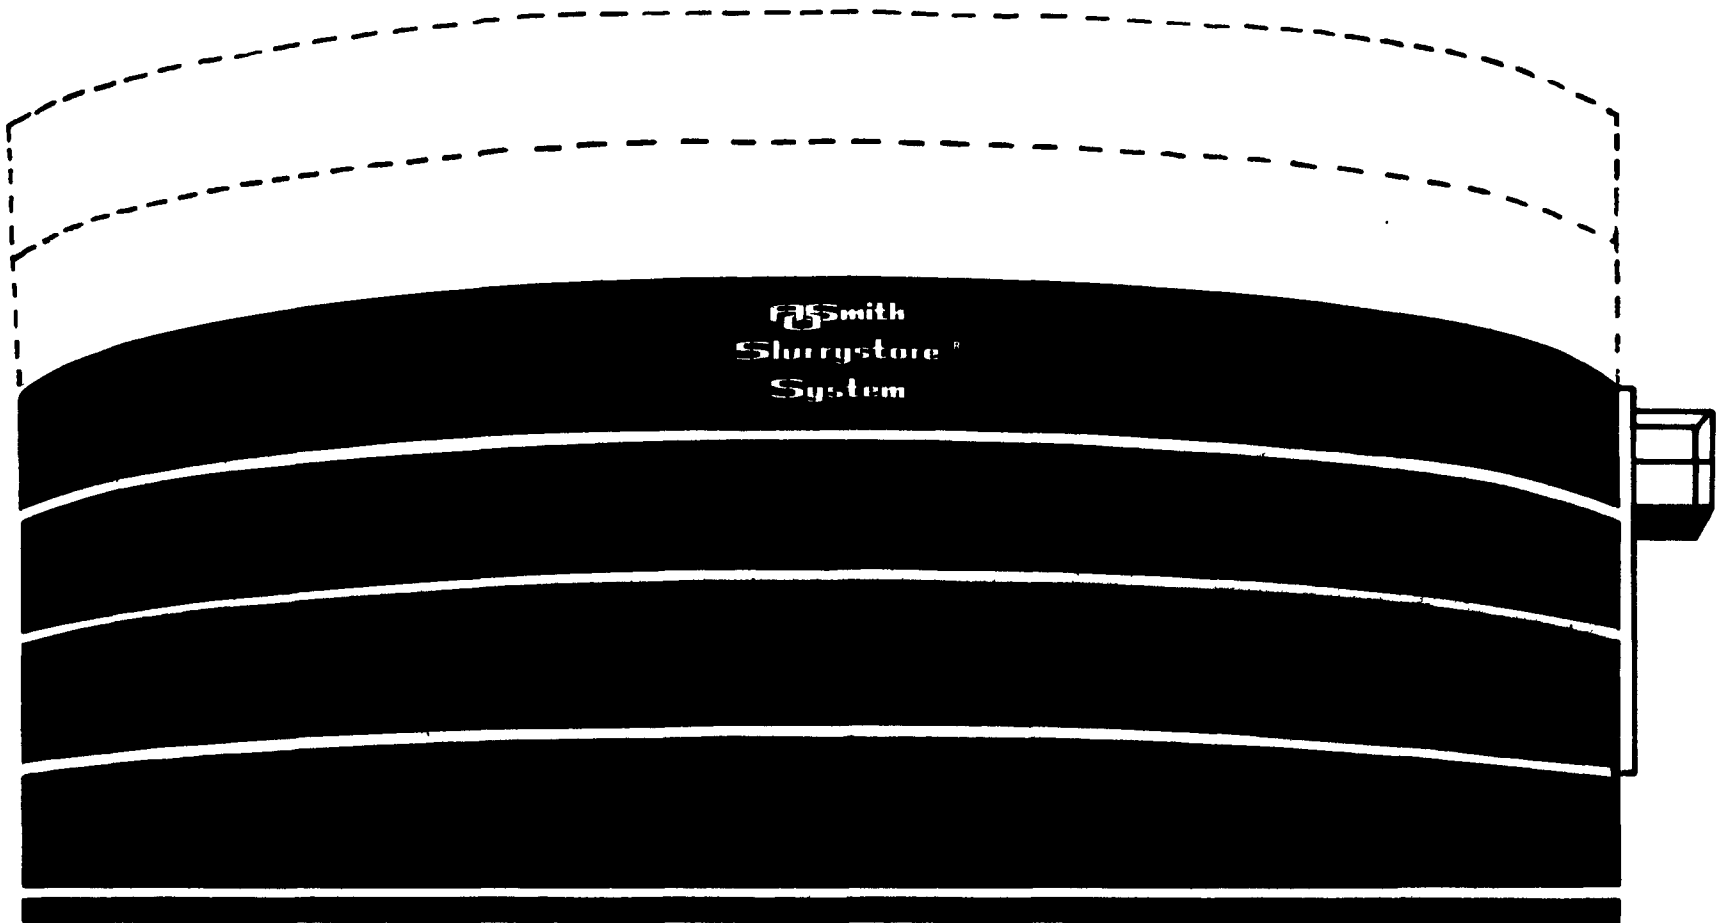

SLURRYSTORE® SYSTEMS

***You Can Increase The Capacity
As Your Needs Increase***

- ***Expandable***
- ***Resaleable***
- ***Available In 21 Sizes***
- ***SCS Approved***

PENN JERSEY PRODUCTS, INC.
YOUR LOCAL INDEPENDENT AUTHORIZED HARVESTORE® SYSTEMS DEALER
P.O. BOX 7 • NEW HOLLAND, PA • 717-354-4051