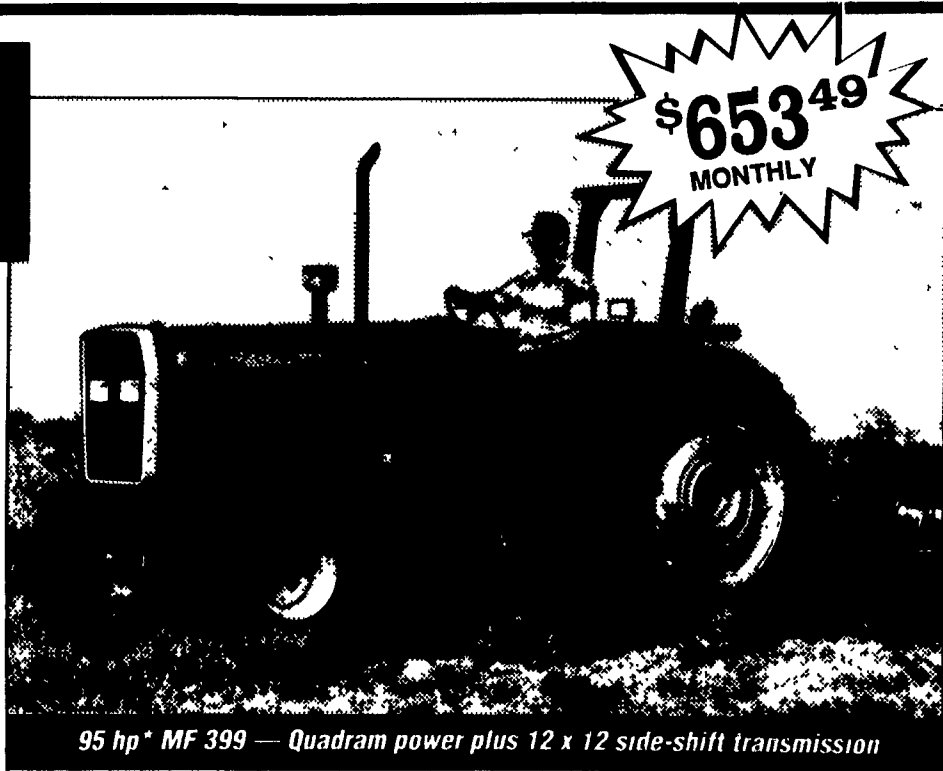

95 hp* MF 399 — Quadram power plus 12 x 12 side-shift transmission