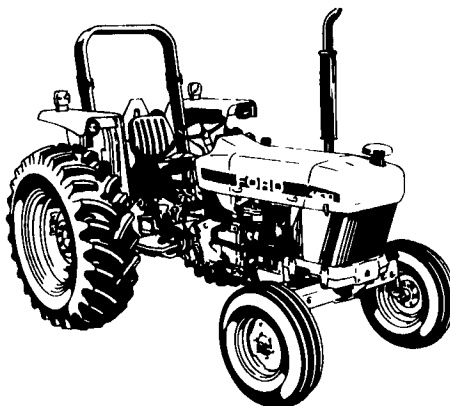

Ford All Purpose