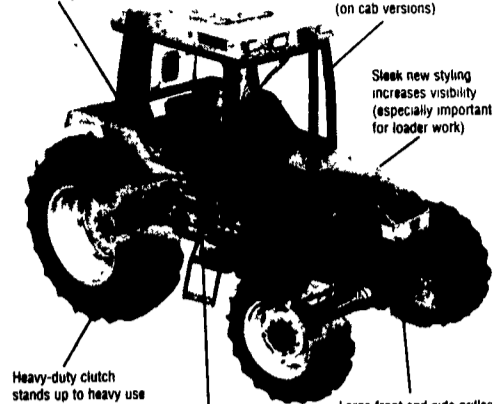

Sleek new styling increases visibility (especially important for loader work)

Heavy-duty clutch stands up to heavy use

Synchronized speed and range transmissions are smooth and easy to shift

Large front and side grilles add to engine air flow and performance

The new 3200 and 4200 Series tractors. Five tractors designed to the industry-leading performance criteria set by MAGNUM™ and MAXXUM®. These new 42- to 85-PTO hp tractors set the standard for mid-range productivity.

To see which 3200/4200 tractor best suits your needs, come see us today. And while you're here, ask us about Total Product Support — our commitment to the service and parts that add life to your tractor.

Model 4230 As Shown In Picture Is Available From Binkley & Hurst Bros. Today! 72 HP Ready To Work

Specials Of The Month Deals In Stock At Binkley & Hurst Bros. Now! Get A Quality Case IH Maxxum Tractor With Features You Want, Come On In and Check Them Out!

One Only! 80 HP Case IH Maxxum 5220 4x4 Power Shift, Turbo 4 Wheel Drive Power At It's Best! See Binkley & Hurst Soon!

Other Sizes Available!

- 5230 2WD, Cab & Air, P. Shift, Shuttle Reverse, Rated 90 Plus HP
- 5230 2WD ROPS, P. Shift & Shuttle Reverse, 90 HP
- 5240 2 WD Cab & Air, P. Shift & Shuttle, Reverse, 100 Plus HP
- 5240 MFD Cab & Air, P. Shift And Shuttle Forward & Reverse Trans. Monthly Leases or Let's Get Together With A Good Purchase Deal Now!
- 5240 MFD Rops Demonstrator

Make Offer Let's Get Together Today! This New Case IH Spreader Is In Stock Available for Immediate Delivery!

A Brute Of A Spreader! Model 1580 Case IH With T Rod Apron, Hyd. Endgate, 2 Speed Worm Gear Drive, 362 Bushel

Purchase a New Case IH Quality Spreader Today

BINKLEY & HURST BROS., INC.

(717) 626-4705

1-800-487-2978 Fax 717-626-0996

133 Rothsville Station Rd.
P.O. Box 0395, Lititz, PA 17543-0395
Located 1/2 Mile North of Rothsville