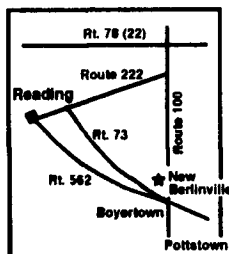

OUTDOOR POWER EQUIP.:

- Good Selection Of Older
- Cub Cadet Lawn & Garden Tractors - All Makes and Models!
- Cub Cadet 1450 & 169 With Decks!
- Toro 7 Gang Pull-Type Golf Course Mower
- Jac Turf Cat Commercial Mower, 2WD, 5 Ft. Mower, Nice Shape
- (2) National 3 Gang Triplex, 84" Cut, 1-Electric Start, 1 - Manual Start
- JD 160 Lawn Tractor, 38" Cut, Nice Shape
- JD 430 Diesel 2/60" Deck
- Dixon ZTR w/30" Cut & Bagger, Nice
- Howard-Price 727 Diesel w/5 Gang Reel Mowers
- JD 180 Lawn Tractor w/Blade & Bagger, Real Nice
- Steel Cab for IH 154, 185 or 184

MISCELLANEOUS:

- NI Ground Drive Spreader (Needs Work)
- JD 7000 4-Row Liquid Planter
- HS 105 Woods Hyd. 3 pt. Hitch Ditch Bank Mower
- Woods C60 5 Ft. Pull Type Mower
- Woods 72, 3 Pt. Mower
- Woods 315 15 Ft. Batwing Mower (Real Nice)
- MF 5 Ft. 3 Pt. Mower
- FMC 500 Gal. Trailing Sprayer w/Boom Piston Pump
- 4-Ton Tandem Axle Hydraulic Dump Trailer
- Huber Highway Roller, 8-Ton
- 10 Ft. "Root" Highway Plow, Mounting for Case IH Maxxum Tractor $2,100

TILLAGE:

- JD 12 Ft. Transport Disc
- (2) IH 9 Ft. Transport Discs
- JD 5 Bottom Semi-Mounted Plow
- IH 420 3 Bottom 3 pt. Plow

HAY & FORAGE:

- IH 56 Blower
- IH 14 Rake 7 Ft.
- IH 440 Baler w/Thrower
- IH 435 Baler w/Thrower, Real Nice
- IH 990, 9 Ft. Mower Conditioner
- Badger Forage Box w/Tandem Axle
- Hesston 4500 Wire Baler w/Thrower
- NH 411 Disbine

We Ship UPS Daily!

Hours: Daily 7:30 to 5; Sat. 7:30 to 3

ERB & HENRY EQUIP., INC.

New Berlinville, PA
One Mile North of Boyertown
610-367-2169
FAX: 610-367-6715

1994 CASE CORPORATION
Case IH is a registered trademark of Case Corporation

Take Exit 20B
Off Of 83, 5 1/2 Mi. West
To Belmont Farm.