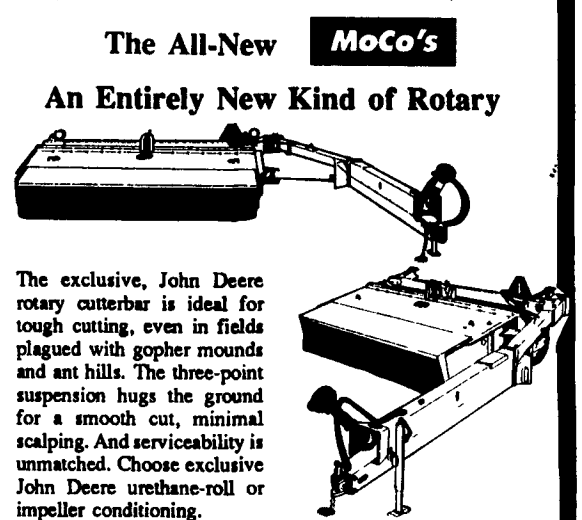

COME ON IN!

IT'S NOT TOO LATE

TO GET AN INCREDIBLE PRESEASON DEAL!

For a limited time, save big on a new John Deere 435 Round Baler, the productivity leader. Use the savings towards boosting productivity even more on options like a bale push bar or surface wrap. But hurry, because John Deere balers truly are the fastest moving balers around, and this offer won't last long.
IN STOCK:
Model 435 With Surface Wrap, Makes 4'x6' Bales.
2% FINANCING PLUS \$250⁰⁰ CASH
 Expires 4/30/95

IN STOCK
 • Model 335 with double twine wrap, hydraulic or electric, makes 4'x4' Bales
 • Model 385 with hydraulic double twine wrap, 4'x5' bales
 Get a new John Deere baler now and you'll get solid, better-feeding bales, while saving big. Use the savings towards boosting productivity even more with options such as dual twine arms or a bale ramp. But hurry, because John Deere balers are the fastest moving around, and this offer won't last long.
2% FINANCING PLUS \$250⁰⁰ CASH
 Expires 4/30/95

The All-New **MoCo's**
An Entirely New Kind of Rotary
 The exclusive, John Deere rotary cutterbar is ideal for tough cutting, even in fields plagued with gopher mounds and ant hills. The three-point suspension hugs the ground for a smooth cut, minimal scalping. And serviceability is unmatched. Choose exclusive John Deere urethane-roll or impeller conditioning.
IN STOCK
Model 930 MoCo, 11 Ft. 6 In. Cut
2% FINANCING PLUS \$500⁰⁰ CASH
 Expires 4/30/95