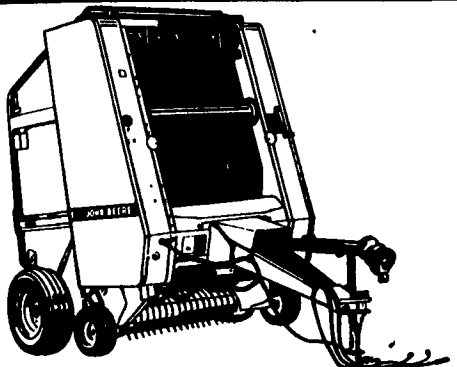

J & L hay-saver feeds 20 cattle.
 New, improved, round hay-bale feeder feeds large or small hay bales along with square bales. It proves to save hay. This feeder is built of heavy 1 1/2" pipe and 1/4" steel for ring. Available with 1/4" steel or treated 3/4" plywood floors. This 1,200 lb. feeder is built to last.

Case 970 Diesel Duals., Runs Good, 4900 Hrs., PS
\$5,800
 MF 14 Ft. Disk with Land Leveler F.R.
\$3,250
 JD 3 RN Corn Head For Harvester F.R.
\$1,800
 Badger 3 Beater 16 Ft. Tandem Forage Wagon F.R.
\$2,250
HOOVER'S ENGINE SHOP
 Detroit Parts In Stock
 RR#5 Box 63
 Mifflinburg, PA 17844
(717)966-3839

COME ON IN!

IT'S NOT TOO LATE

TO GET AN INCREDIBLE PRESEASON DEAL!

For a limited time, save big on a new John Deere 435 Round Baler, the productivity leader. Use the savings towards boosting productivity even more on options like a bale push bar or surface wrap. But hurry, because John Deere balers truly are the fastest moving balers around, and this offer won't last long.
IN STOCK:
Model 435 With Surface Wrap, Makes 4'x6' Bales.
2% FINANCING PLUS \$250⁰⁰ CASH
 Expires 4/30/95

IN STOCK
 • Model 335 with double twine wrap, hydraulic or electric, makes 4'x4' Bales
 • Model 385 with hydraulic double twine wrap, 4'x5' bales
 Get a new John Deere baler now and you'll get solid, better-feeding bales, while saving big. Use the savings towards boosting productivity even more with options such as dual twine arms or a bale ramp. But hurry, because John Deere balers are the fastest moving around, and this offer won't last long.
2% FINANCING PLUS \$250⁰⁰ CASH
 Expires 4/30/95