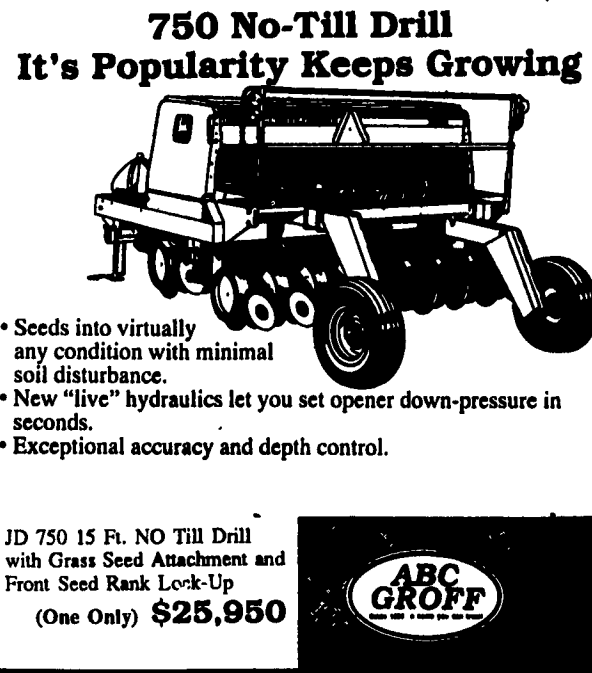

750 No-Till Drill
It's Popularity Keeps Growing
• Seeds into virtually any condition with minimal soil disturbance.
• New "live" hydraulics let you set opener down-pressure in seconds.
• Exceptional accuracy and depth control.
JD 750 15 Ft. NO Till Drill with Grass Seed Attachment and Front Seed Rank Lock-Up
(One Only) $25,950