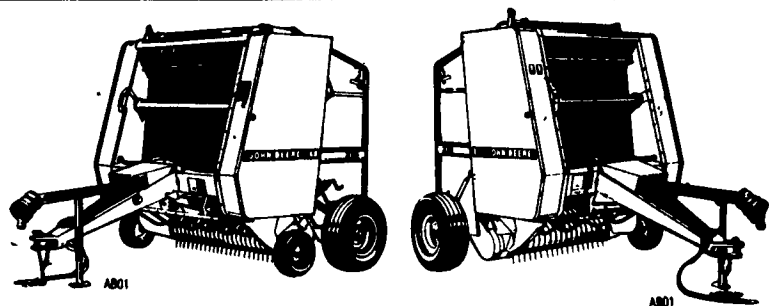

Case 970 Diesel Duals., Runs Good, 4900 Hrs., PS
\$5,800
 MF 14 Ft. Disk with Land Leveler F.R.
\$3,250
 JD 3 RN Corn Head For Harvester F.R.
\$1,800
 Badger 3 Beater 16 Ft. Tandem Forage Wagon F.R.
\$2,250
HOOVER'S ENGINE SHOP
 Detroit Parts In Stock
 RR#5 Box 63
 Mifflinburg, PA 17844
(717)966-3839

COME ON IN!

IT'S NOT TOO LATE

TO GET AN INCREDIBLE PRESEASON DEAL!

For a limited time, save big on a new John Deere 435 Round Baler, the productivity leader. Use the savings towards boosting productivity even more on options like a bale push bar or surface wrap. But hurry, because John Deere balers truly are the fastest moving balers around, and this offer won't last long.
IN STOCK:
Model 435 With Surface Wrap, Makes 4'x6' Bales.
2% FINANCING PLUS \$250⁰⁰ CASH
 Expires 4/30/95

IN STOCK
 • Model 335 with double twine wrap, hydraulic or electric, makes 4'x4' Bales
 • Model 385 with hydraulic double twine wrap, 4'x5' bales
 Get a new John Deere baler now and you'll get solid, better-feeding bales, while saving big. Use the savings towards boosting productivity even more with options such as dual twine arms or a bale ramp. But hurry, because John Deere balers are the fastest moving around, and this offer won't last long.
2% FINANCING PLUS \$250⁰⁰ CASH
 Expires 4/30/95