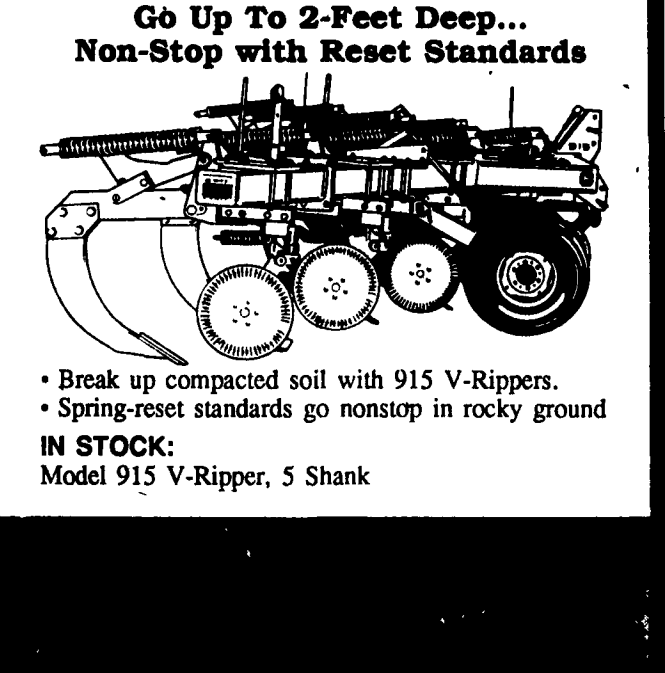

Go Up To 2-Foot Deep... Non-Stop with Reset Standards
• Break up compacted soil with 915 V-Rippers.
• Spring-reset standards go nonstop in rocky ground
IN STOCK:
Model 915 V-Ripper, 5 Shank