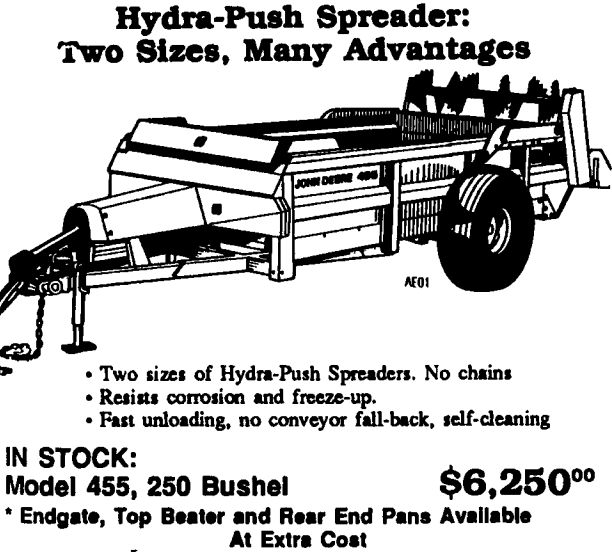

Hydra-Push Spreader: Two Sizes, Many Advantages
• Two sizes of Hydra-Push Spreaders. No chains
• Resists corrosion and freeze-up.
• Fast unloading, no conveyor fall-back, self-cleaning
IN STOCK:
Model 455, 250 Bushel $6,250⁰⁰
* Endgate, Top Beater and Rear End Pans Available At Extra Cost