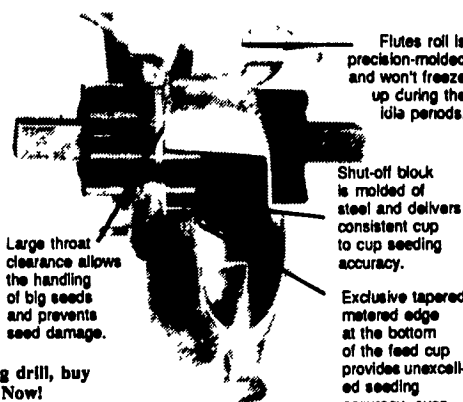

**WE HAVE NEW CASE IH SOYBEAN SPECIAL
DRILLS IN STOCK... BUY THE BEST!**

If You Want Precision Seeding, You Need A New Case IH 5300 Series Grain Drill From Binkley & Hurst Bros.

**NO MATTER IF YOU PLANT SMALL
GRAIN OR SOYBEANS!**

We Have These Sizes In Stock:

- 20x6 • 24x6
- 16x7 • 18x7

**A Special Feature
For All Case IH
Grain Drills**

Fluted Roll Feed Cup Assemblies Save Seed and Save Time

A Known Fact That Case IH Die-Cast Zinc Alloy Feed Cups Are Superior To Other Competitive Brands Long Life Comes From Oil-Impregnated, Molded Sintered Metal Inserts Acts As A Positive Bearing Surface To Surround And Support The Fluted Roll

For replacement parts for your existing drill, buy Case IH quality from our Parts Dept. Now! Precision engineered to fit your grain drill exactly!

Why settle for inferior look-alikes when you can have genuine Case IH fluted roll feed cup assemblies — renowned for accuracy, smooth operation and long life.

Large throat clearance allows the handling of big seeds and prevents seed damage.

Flutes roll is precision-molded and won't freeze up during the idle periods.

Shut-off block is molded of steel and delivers consistent cup to cup seeding accuracy.