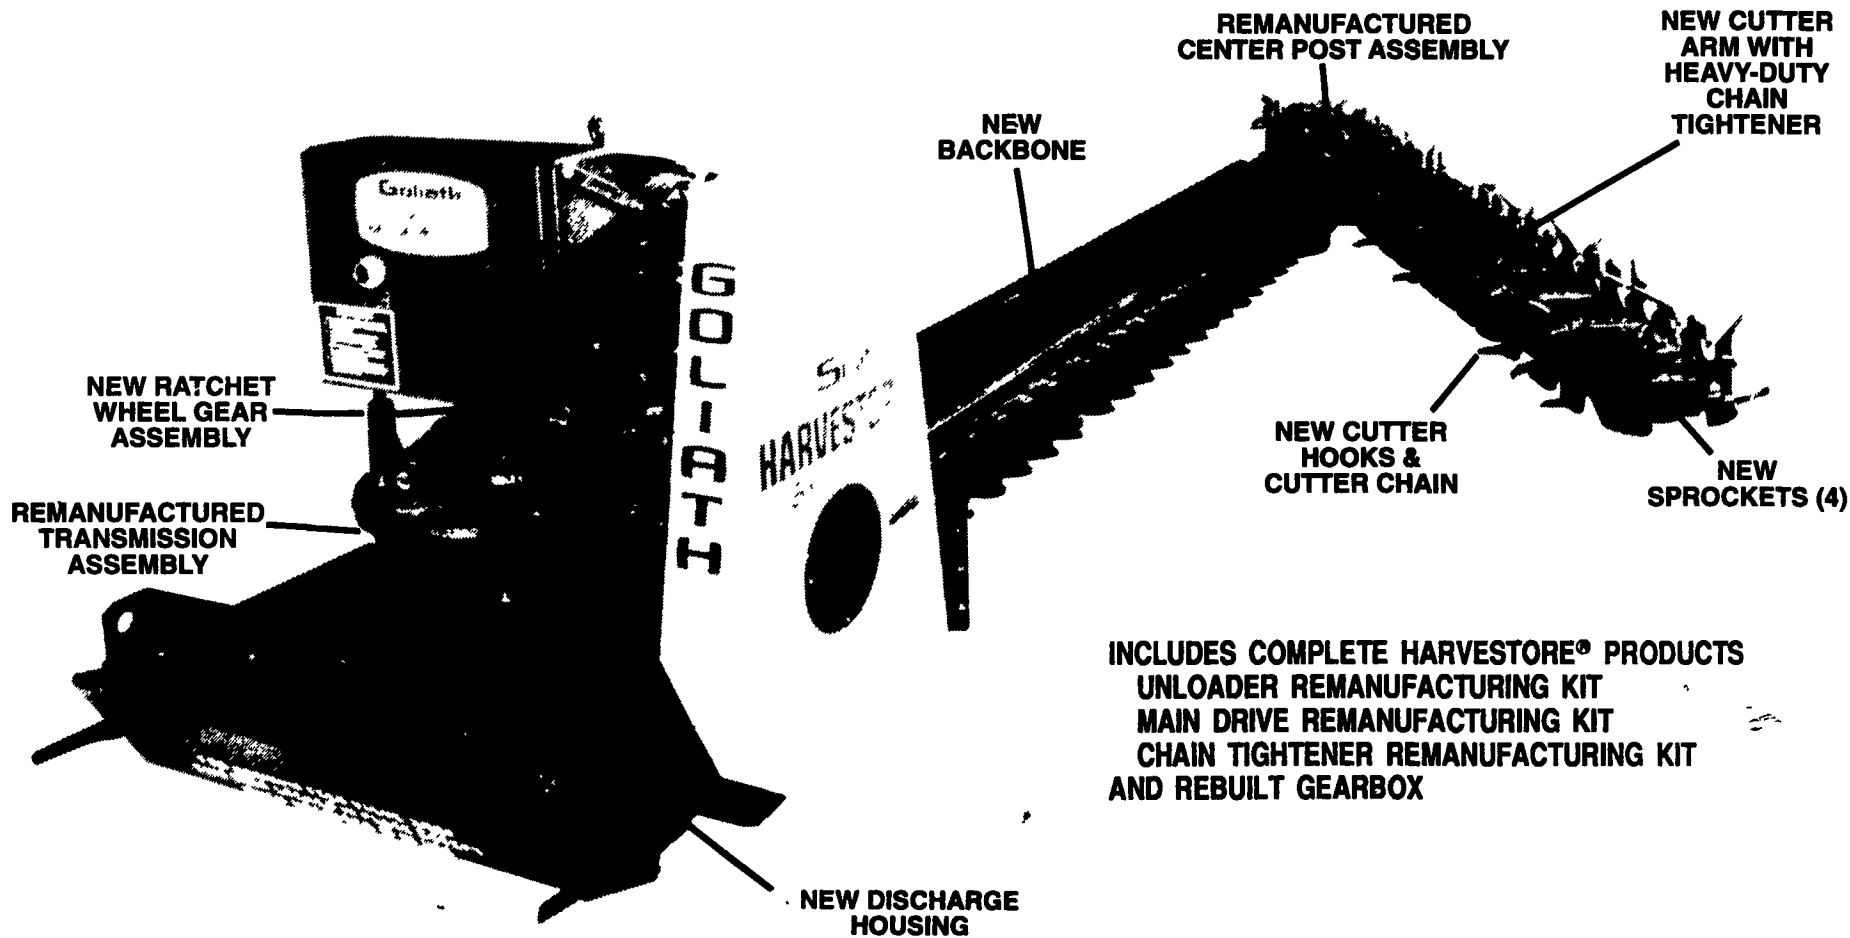

GOLIATH®

UNLOADERS

REMANUFACTURED IN TWO MODELS

INCLUDES COMPLETE HARVESTORE® PRODUCTS
 UNLOADER REMANUFACTURING KIT
 MAIN DRIVE REMANUFACTURING KIT
 CHAIN TIGHTENER REMANUFACTURING KIT
 AND REBUILT GEARBOX

Robert Snedeker - 6 years

John Yoder - 8 years

Ammon Zimmerman - 13 years

Ivan Zimmerman - 29 years

Paul Zimmerman - 29 years

Ray Zimmerman - 17 years

EXPERIENCE YOU CAN COUNT ON!

PENN JERSEY PRODUCTS, INC.
 YOUR LOCAL INDEPENDENT AUTHORIZED HARVESTORE® SYSTEMS DEALER
 P.O. BOX 7 • NEW HOLLAND, PA • 717-354-4051