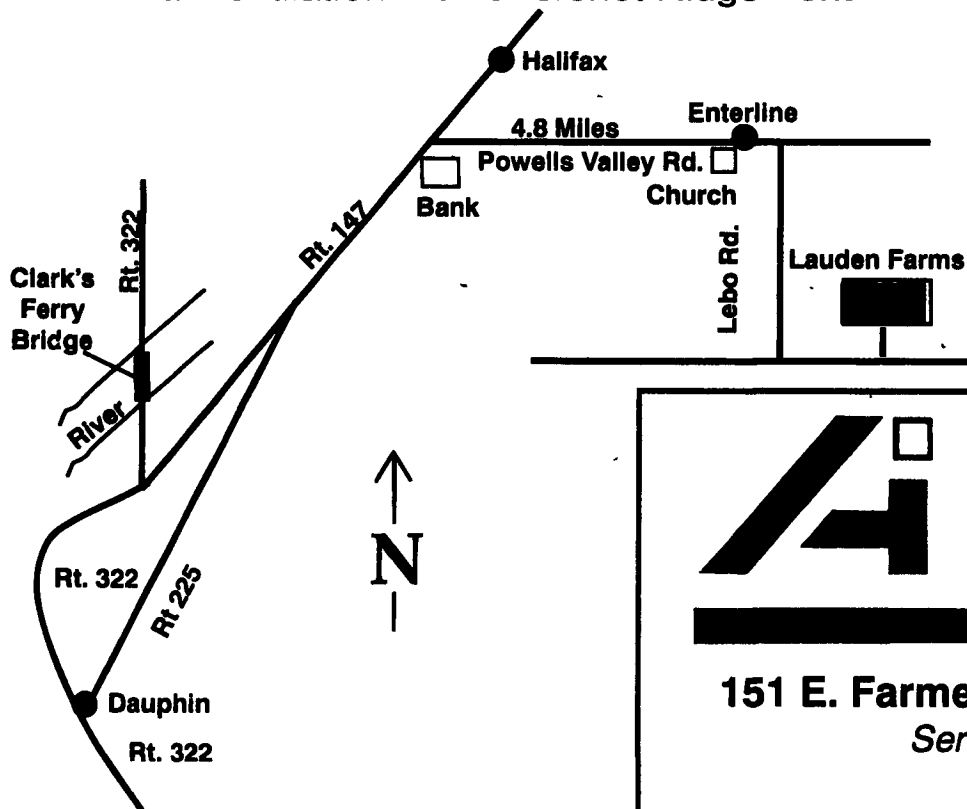

AGRI-INC.

The Construction Professionals

151 E. Farmersville Road, Ephrata, PA 17522 • (717) 354-4271

Serving The Agriculture Industry For Over 25 Years

• Livestock • Storage • Commercial

477 EAST FARMERSVILLE RD.
NEW HOLLAND, PA 17557

(717) 355-2361

- H & J Bunks
- Concrete Hog Penning
- Hog & Cattle Slats
- Concrete Post & Beams
- Bunker Silos

Swope's Refrigeration Service

BULK TANKS & COMMERCIAL REFRIGERATION

247 COLEBROOK ROAD,
ELIZABETHTOWN, PENNSYLVANIA 17022

(717)367-2253

Richard Swope

MAHANTANGO RUBBER

ENT., INC.

RR 2 Box 680
Liverpool, PA 17045

(717)444-3788

**RUBBER CHIPS FOR DAIRY MATS
FROM RECYCLED TIRES**

**SHOW-EASE
STALL CO.**

- Auto Release Self-locking Headlocks
- Gates & Fencing
- Tiestalls & Freestalls
- Badger Sales, Service & Rental

Lancaster, PA
(717) 299-2536

NORTH BROOK FARMS

2463 HAMILTON ST. RD.
P.O. BOX 1239
WEEDSPORT, N.Y. 13166
(315)834-9390

PETER AND CAROLYN KYLE

Cow Mattress Systems

1225 Industrial Highway
Southampton, PA
18966

1-800-645-MILK

Industry Leader Since 1917