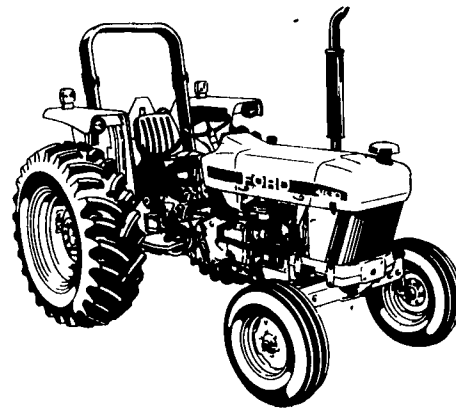

Ford All Purpose