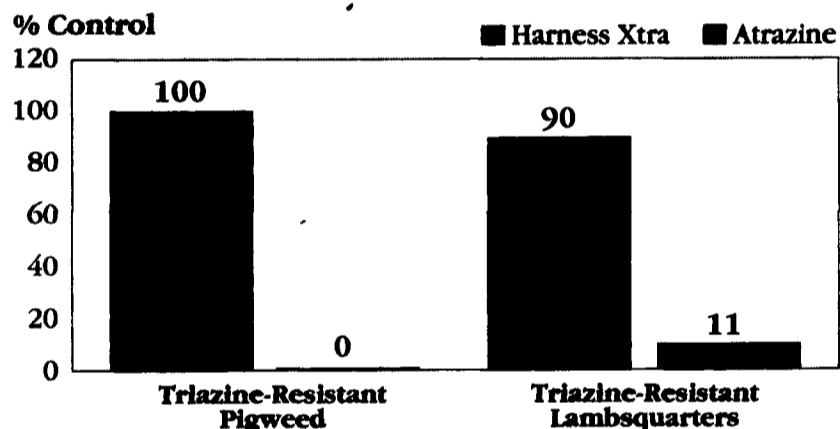

Harness Xtra Performs Better On Triazine-Resistant Weeds

Source: 1994 Monsanto Product Development Trials
Rates=2.3 qts/A Harness Xtra and 1.5-2.0 lbs/A atrazine.

Triazine-Resistant Broadleaf Control

Unlike Bicep®, Dual®, and Extrazine®, only Harness Xtra offers you complete triazine-resistant broadleaf control.

Lambsquarters, pigweed,

and even common ragweed are no match for Harness Xtra. Plus, the ideal combination of Harness and atrazine will produce more consistent control in varied weather situations.