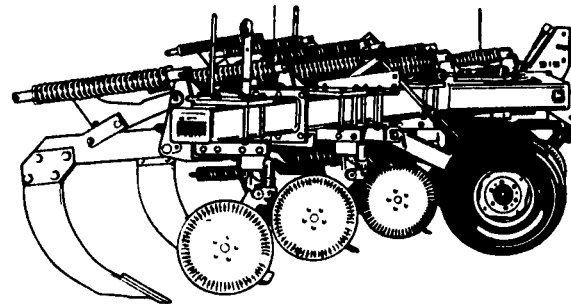

- Seeds into virtually any condition with minimal soil disturbance.
- New "live" hydraulics let you set opener down-pressure in seconds.
- Exceptional accuracy and depth control.

JD 750 15 Ft. No Till Drill with Grass Seed Attachment and Front Seed Rank Lock-up
(One Only) \$25,950

600 Tandem Disks: Simple & Strong

- More beef...more high-reliability features for you... but value priced!
- Easy, effective, fore-and-aft hydraulic leveling option.

IN STOCK:
 Model 635 17 Ft. Wing Fold Disk

GOOD DEAL

Go Up To 2-Feet Deep... Non-Stop with Reset Standards

- Break up compacted soil with 915 V-Rippers.
- Spring-reset standards go nonstop in rocky ground

IN STOCK:
 Model 915 V-Ripper, 5 Shank

Square Bales or Round, You're In The Best Shape with John Deere

(One Only) \$15,900

The Roughest, Toughest and Simplest Cutterbar Available

The rotary **MoCo's** are here

CUTTING DEALS TODAY

- NEW the extra productive 11-foot 6-inch 930.
- John Deere-built modular cutterbar is the strongest, easiest-to-service cutterbar.
- A three-point suspension system provides unmatched flotation.
- Get excellent maneuverability and driveline protection from a new tongue design.