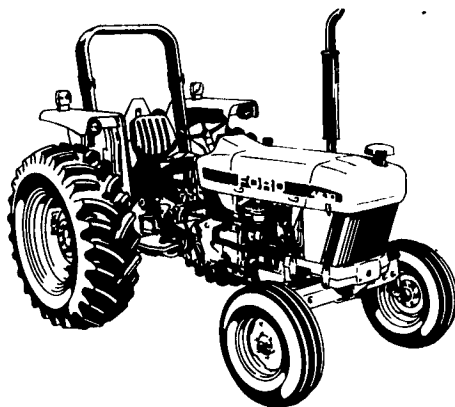

Ford All Purpose