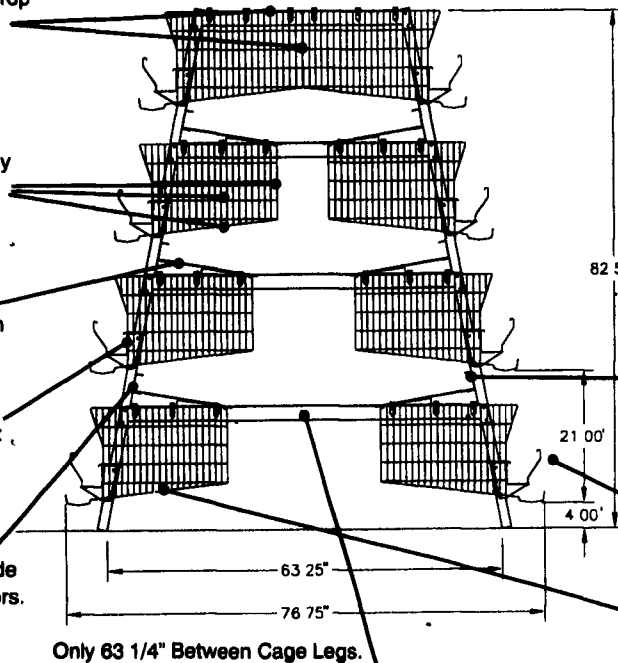

HERSHEY EQUIPMENT CO., INC.

Extends

Thanks & Congratulations

NOAH O. WENGER, JR.

Ephrata, PA - For his decision in choosing

Big Dutchman.

AND

HERSHEY
EQUIPMENT CO., INC.

"The Mark of Excellence"

"A Step Ahead"

For his newly remodeled 59,000 bird layer house

PROFIT-TIER 420D

FOLLOW THE LEADER

THE BIG DUTCHMAN 4 HIGH LAYER CAGE WITH DROPPING BOARDS IS FAST BECOMING THE MOST ACCEPTED SYSTEM OF ITS KIND. DON'T EXPERIMENT WITH IMITATIONS - BUY BIG DUTCHMAN

THE MOST TALKED ABOUT CAGE SYSTEM IN THE INDUSTRY NOW AVAILABLE ONLY THROUGH HERSHEY EQUIPMENT CO

All Decks Feature A Straight Back And Full Top Cage, Not Slanted As With Other Manufacturers. You Get More Room On All Decks Giving More Cubic Inches Per Bird.

Wire On Cage Floors, Backs, And Partitions Are Double Galvanized For Longer Life. They Are Galvanized For Longer Life. They Are Galvanized Both Before And After Welding. Only Big Dutchman Offers This Feature.

Heavy PVC Dropping Board Between Each Deck For Long Life, Not Plywood Which Can Not Be Properly Washed Down Between Flocks.

Vertical Inside Edge Of Feed Trough Against Front Of Cage Acts As A Manure Shield To Keep Eggs Cleaner On Egg Belt

Special Scraper Channel Designed To Hold Blade Down For Full Scrape, Yet Keeps Blade From Jumping Up And Damaging Cage Floors. Channel Available In Stainless Steel.

4 Cage Cross Arms Are Straight Across. Some Competitive Systems Only Have 2 Cross Arms.