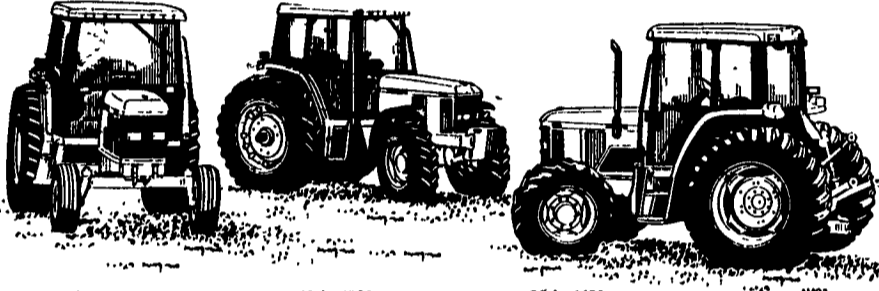

Lancaster Farming, Saturday, March 4, 1995-D:

Take Exit 20B
Off Of 83, 5 1/2 Mi. West
To Belmont Farm.

AC WD Wide Front.

35 Hp., Live PTO, Excellent Matching
Rubber, Field Ready, Midwest Tractor

\$1,500

Also Available:

IH 660 Diesel

80 Hp., Live PTO, P.S., T/A **\$3,500**

Case 930 Comfort King

Diesel LPTO, 80 HP **\$3,500**

Farmall 400 Gas

T/A, Wfe, FH, P.S., LPTO and Loader **\$3,900**

Case 730 Diesel

Wfe, Pwr Str., LPTO, Eagle Hitch **\$3,300**

410-833-9091

**COME
ON IN!**

DEALIN' DAYS

**WE'RE READY
TO DEAL ON
THIS EQUIPMENT**

6000 Series Tractors - The Finest Tractors Made In The 65 to 85 HP Class

66-hp 6200

75-hp 6300

85-hp 6400

The 66-hp 6220, 75-hp 6300, and 85-hp 6400 offer the power, performance, and reliability you expect from John Deere tractors... plus advance designs that make them the most productive tractors in this horsepower class.