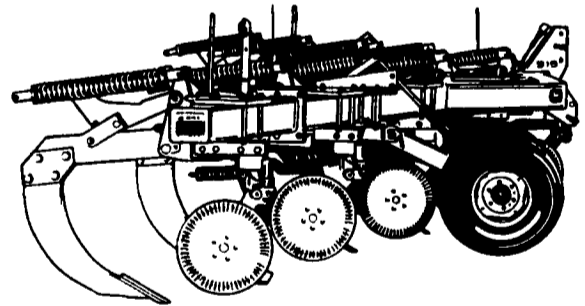

- Seeds into virtually any condition with minimal soil disturbance.
- New "live" hydraulics let you set opener down-pressure in seconds.
- Exceptional accuracy and depth control.

JD 750 15 Ft. No Till Drill

(One Only) \$25,950

600 Tandem Disks: Simple & Strong

- More beef...more high-reliability features for you... but value priced!
- Easy, effective, fore-and-aft hydraulic leveling option.

IN STOCK:

Model 635 17 Ft. Wing Fold Disk

**GOOD
DEAL**

**Go Up To 2-Foot Deep...
Non-Stop with Reset Standards**

- Break up compacted soil with 915 V-Rippers.
- Spring-reset standards go nonstop in rocky ground

IN STOCK:

Model 915 V-Ripper, 5 Shank