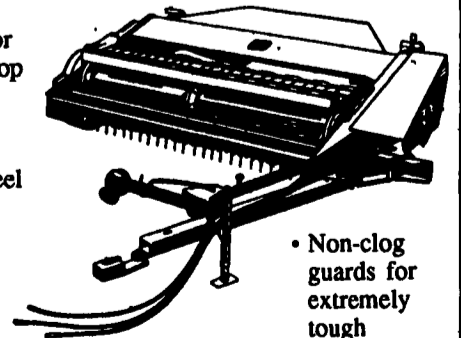

(One Only) \$17,500

JD 348 High Capacity Baler with 40 Bale Ejector

(One Only) \$15,900

**The Roughest, Toughest and
Simplest Cutterbar Available**

The rotary **MoCo's** are here

**CUTTING
DEALS
TODAY**

- NEW the extra productive 11-foot 6-inch 930.
- John Deere-built modular cutterbar is the strongest, easiest-to-service cutterbar.
- A three-point suspension system provides unmatched flotation.
- Get excellent maneuverability and driveline protection from a new tongue design.

IN STOCK:

Model 930 MoCo

11 Ft. 6 In.

**4.9% FINANCING
UP TO 36 MONTHS!**

**A Stronger Machine With
"Reel" Advantage**

- 5-bar reel for improved crop flow and cleaner cut, without increasing reel speed.

- Non-clog guards for extremely tough conditions