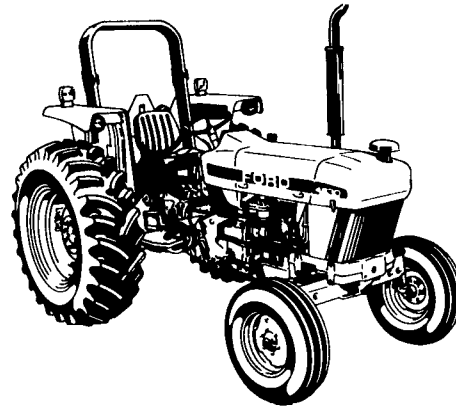

Ford All Purpose