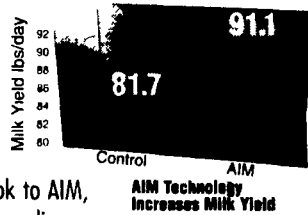

Announcing Amino Acid Impact Management (AIM), technology for better dairy herd performance

If you're constantly searching for ways to increase milk production, look to AIM, the patent-pending new feed technology from Master Mix Feeds.

tial amino acids that lead to increased milk yields and improved lactational performance.

Optimize protein efficiency

AIM works where other feed systems often come up short. Research has demonstrated that AIM technology optimizes the supply of both feed derived and microbial amino acids to the small intestine. This balanced supply means more efficient amino acid utilization.

Position your dairy operation for the future

AIM is the perfect complement to sound management practices. It provides a precise feed management system. AIM gives you a solution for improving milk and milk component yields.