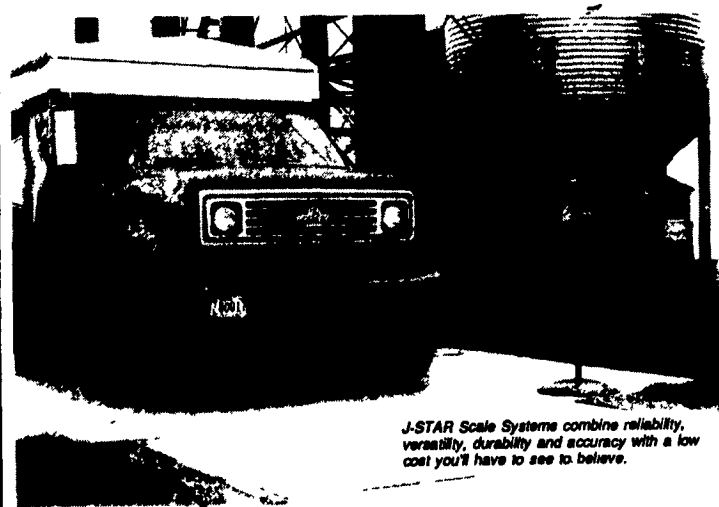

J-STAR

A Scale System Priced & Designed For The Farm

J-STAR Scale Systems combine reliability, versatility, durability and accuracy with a low cost you'll have to see to believe.

The easy weigh

J-STAR 7'x10' Platform Scale Systems: accurate axle weights... at surprisingly-low cost

FMR MATE

by J-STAR

Electric Self Propelled Forage Feed Cart New!

VOLUMAXX

High Capacity Ring Drive Silo Unloader, Get The Best Of Both Worlds With Your Choice Of Distribution

NEW